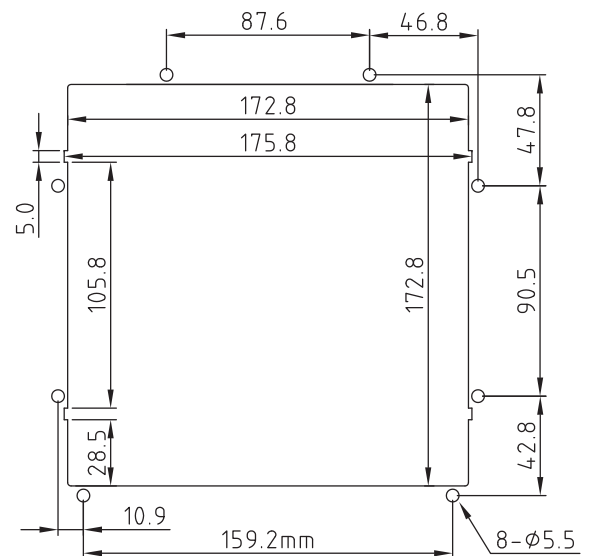

# Louvered Fan Guards (slide type)

Easy Access to Media

<b>Part Number</b>	LFGS172
<b>Frame Description</b>	ABS Resin - flame resistant UL94V-0, with UV protection. Vents with screens at 45-degree angle. Includes high foam sealing edge - protection grade IP44-IP54. Snap-fit or screw mount.
<b>Filter Mesh Material</b>	Nylon Fiber - Synthetic Resin, filters to 8 microns.
<b>Color</b>	Gray is standard. Black is available upon request. Minimums may apply.
<b>Matching Series</b>	OA109, OA125, OA162, OA172, OA4715, OA5920, OD1225, OD1232, OD1238, OD172
<b>Hardware</b>	1 bag - 8 ea. M4x8, washer, lock washer 1 bag - 4 ea. M4x12, nut, star washer

Filter Media 5-Packs	
Part Number	Description
LFG172BF/PK	For LFGS172

**PANEL CUTOUT**