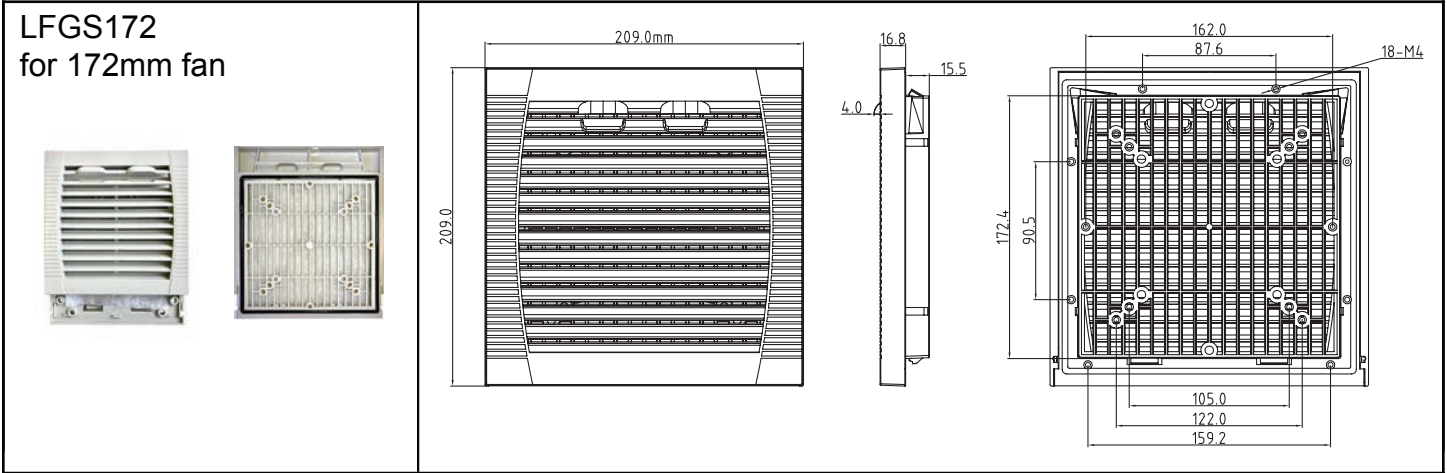

# Louvered Fan Guards (slide type)

Easy Access to Media

<b>Part Number</b>	LFGS172
<b>Frame Description</b>	ABS Resin - flame resistant UL94V-0, with UV protection. Vents with screens at 45-degree angle. Includes high foam sealing edge - protection grade IP44-IP54. Snap-fit or screw mount.
<b>Filter Mesh Material</b>	Nylon Fiber - Synthetic Resin, filters to 8 microns.
<b>Color</b>	Gray is standard. Black is available upon request. Minimums may apply.
<b>Matching Series</b>	OA109, OA125, OA162, OA172, OA4715, OA5920, OD1225, OD1232, OD1238, OD172
<b>Hardware</b>	1 bag - 8 ea. M4x8, washer, lock washer 1 bag - 4 ea. M4x12, nut, star washer

Filter Media 5-Packs	
Part Number	Description
LFG172BF/PK	For LFGS172

**PANEL CUTOUT**