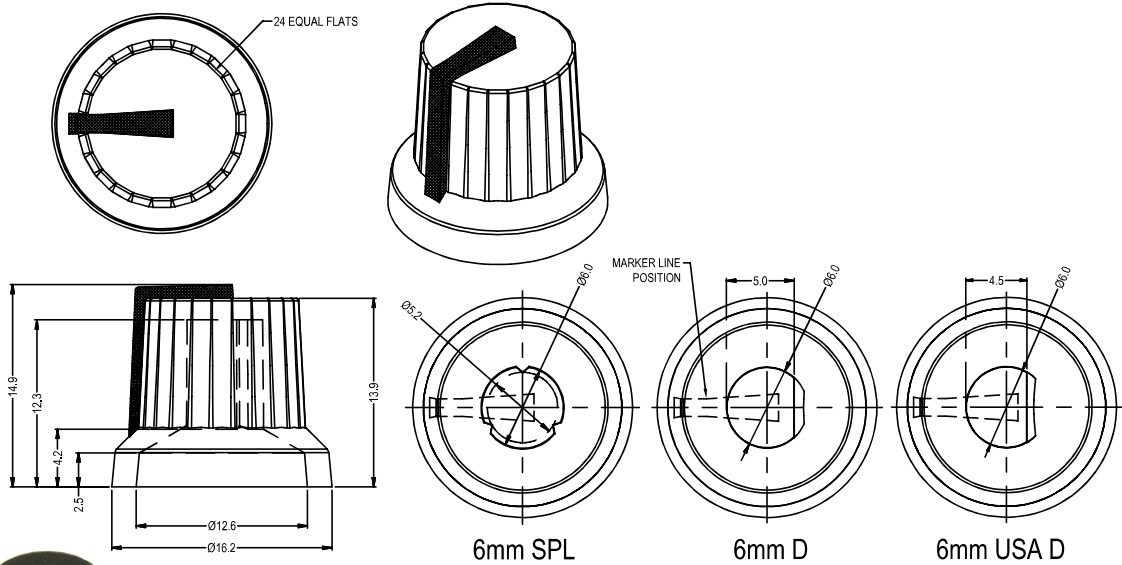

## KNOB K87MBR

This is a soft touch knob with moulded coloured marker line. Shaft size is 6mm splined or 6mm D type. 7 colours available.

**CL170841CR** - K87MBR BLACK/WHITE 6mm SPL  
**CL170841FR** - K87MBR BLACK/WHITE 6mm USA D  
**CL170849BR** - K87MBR BLACK/WHITE 6mm D

**CL170842CR** - K87MBR BLACK/RED 6mm SPL  
**CL170853BR** - K87MBR BLACK/RED 6mm D

**CL170843CR** - K87MBR BLACK/ORANGE 6mm SPL  
**CL170854BR** - K87MBR BLACK/ORANGE 6mm D

**CL170844CR** - K87MBR BLACK/GREY 6mm SPL  
**CL170844FR** - K87MBR BLACK/GREY 6mm USA D  
**CL170844BR** - K87MGBR BLACK/GREY 6mm D

**CL170845CR** - K87MBR BLACK/YELLOW 6mm SPL  
**CL170850BR** - K87MBR BLACK/YELLOW 6mm D

**CL170846CR** - K87MBR BLACK/BLUE 6mm SPL  
**CL170851BR** - K87MBR BLACK/BLUE 6mm D

**CL170847CR** - K87MBR BLACK/GREEN 6mm SPL  
**CL170852BR** - K87MBR BLACK/GREEN 6mm D