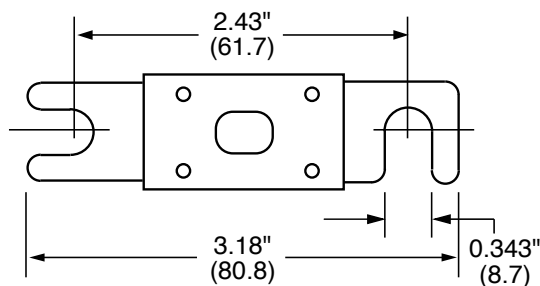

POWR-GARD® Fuse Datasheet

CNN_E / CNN / CNL SERIES LIFT TRUCK FUSES

32/48/80 V dc • Fast-Acting and Very Fast-Acting • 10–800 A

Description

CNN_E fuses are rated for applications up to 80 V dc. As fork lift trucks and electrical vehicle system voltages increase, circuit protection needs to be rated higher than the standard CNN products to handle the increased voltage. The CNN_E is considered very fast-acting for quicker reaction time.

Dimensions inches (mm)

Specifications

Voltage Ratings	CNN_E: 80 V dc CNN: 48 V dc / 125 V ac CNL: 32 V dc / 32 V ac
Ampere Ratings	10 – 800 A*
Max. Interrupting Rating	CNN_E: 2,700 A CNN/CNL: 2,500 A
Approval	CNN_E: cURus (File E71611) CNN/CNL: UR (File E71611)
Environmental	RoHS Compliant, Lead (Pb) Free
Country of Origin	CNN_E: Mexico CNN/CNL: China

*See ordering information table for available amperages by series

Ordering Information

AMPERE RATINGS CNN_E (80 V DC)					
35	80	150	250	350	700
40	90	175	275	400	800
50	100	200	300	500	—
60	125	225	325	600	—

AMPERE RATINGS CNN (48 V DC)					
10	60	125	225	325	600
35	80	150	250	350	700
40	90	175	275	400	800
50	100	200	300	500	—

AMPERE RATINGS CNL (32 V CDC)					
35	80	150	250	350	—
40	100	175	275	400	—
50	125	200	300	500	—
60	130	225	325	—	—