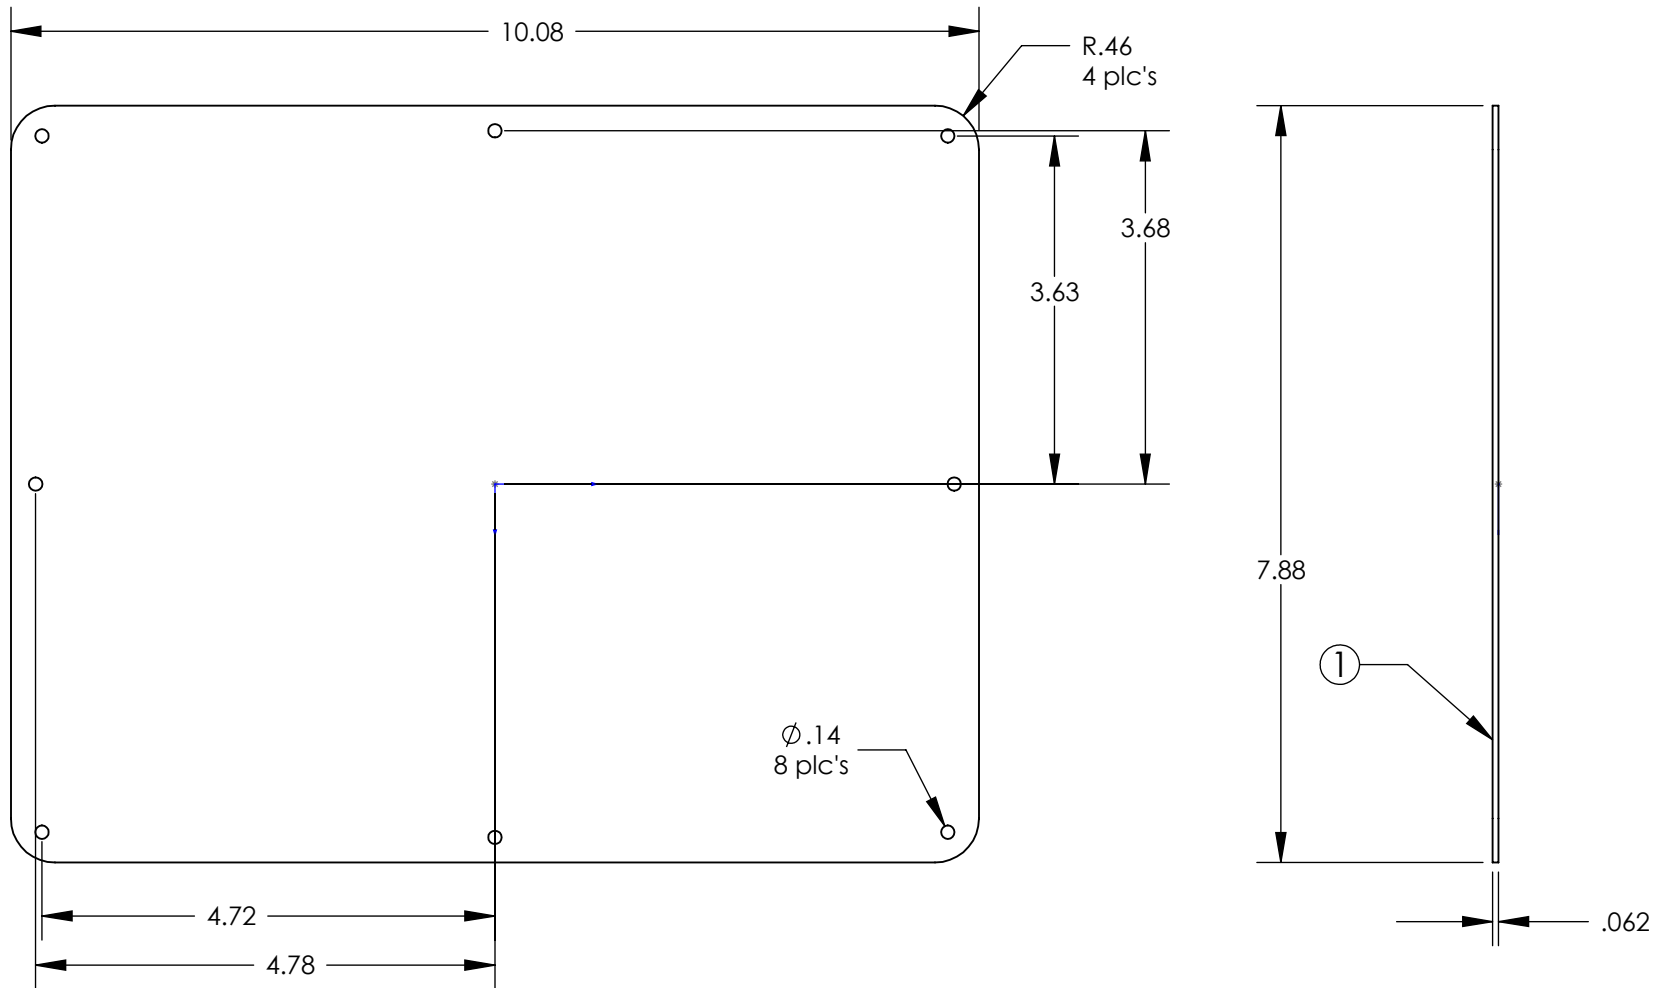

SERPAC Electronic Enclosures 7350T 300 TOP PANEL KIT

NOTES:

- 1) PVC film this side.
- 2) Panel Kit includes:
 - 1 pc of pn 7151 120top aluminum panel.
 - 8 pcs of pn 6005 screws (#4 X 3/8").

NOTES:

1) PVC film this side.

2) Panel Kit includes:

1 pc of pn 7152 120 bottom aluminum panel.

1 pc of pn 8101 Instrument panel O-ring for 120.

8 pcs of pn 8000 O-ring.

8 pcs of pn 6005 screws (#4 X 3/8").