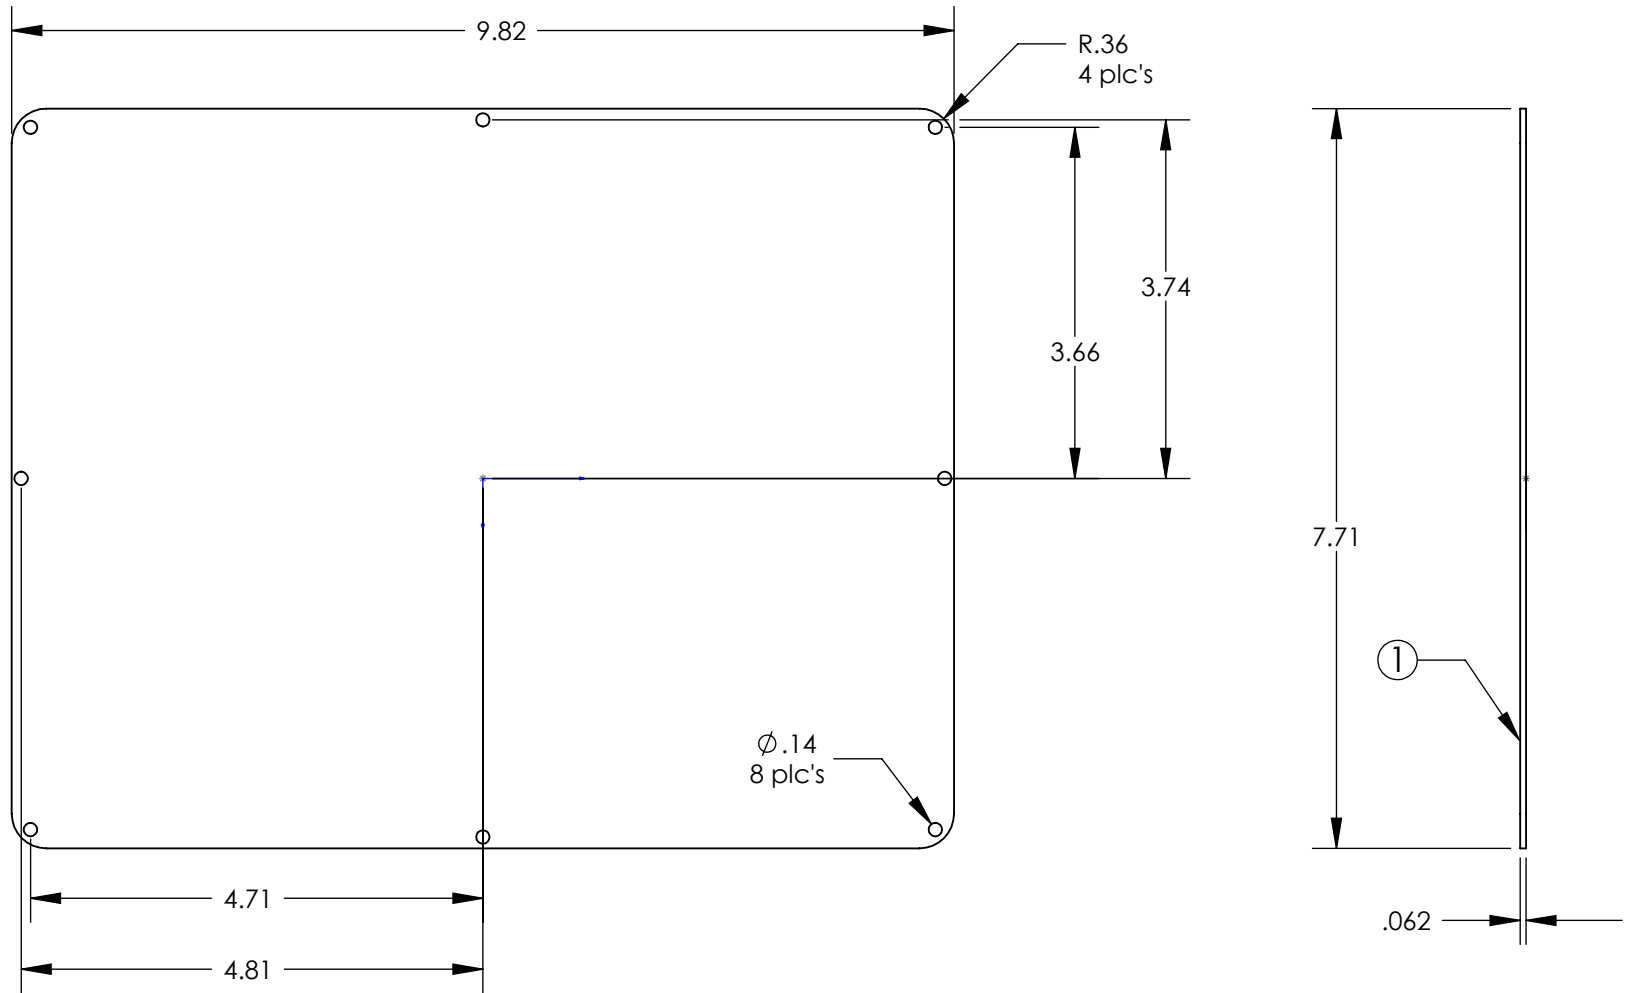

SERPAC Electronic Enclosures 7350T 300 TOP PANEL KIT

NOTES:

- 1) PVC film this side.
- 2) Panel Kit includes:
 - 1 pc of pn 7151 120top aluminum panel.
 - 8 pcs of pn 6005 screws (#4 X 3/8").

NOTES:

1) PVC film this side.

2) Panel Kit includes:

1 pc of pn 7152 120 bottom aluminum panel.

1 pc of pn 8101 Instrument panel O-ring for 120.

8 pcs of pn 8000 O-ring.

8 pcs of pn 6005 screws (#4 X 3/8").