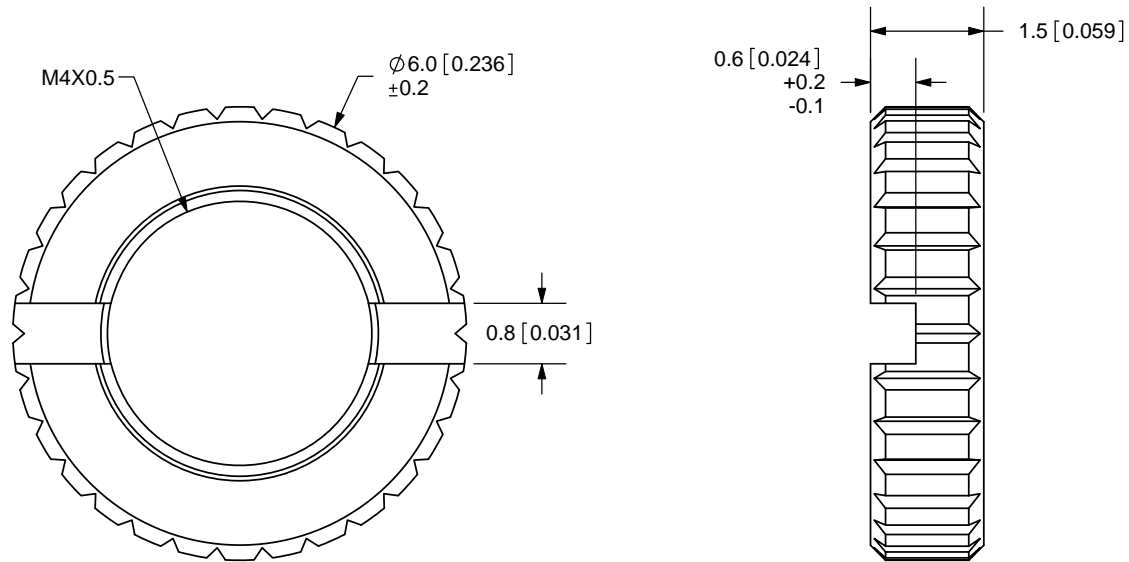

REV.	DESCRIPTION	DATE
A	NEW DRAWING	11/11/2009

TOLERANCE:
 ± 0.1 mm UNLESS OTHERWISE
SPECIFIED

CUI INC

20050 SW 112th Ave.
Tualatin, OR 97062
Phone: 503-612-2300
800-275-4899
Fax: 503-612-2383
Website: www.cui.com

TITLE: M4X0.5 NUT		REV: A
PART NO. 2.5mm-nut-e		UNITS: MM [INCHES]
DRAWN BY: ZRJ	APPROVED BY:	SCALE: 10:1

PC FILE NAME:
2.5mm-nut-e

COPYRIGHT 2009
BY CUI INC.

	MATERIAL	PLATING	COLOR
NUT	Brass	Nickel	Silver