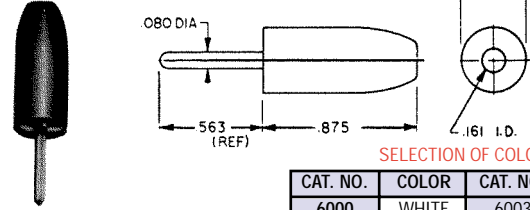

Designers' Choice

TEST TIPS & PLUGS

SPECIFICATIONS: Tips: Brass, Nickel Plate
 Handles: Nylon 6/6, Available in Red or Black
 Rating: 10 Amps AC for 100°C temperature rise, continuous duty

FORCE FIT SOLDERLESS TIPS

SENIOR

CAT. NO. 1690

JUNIOR

CAT. NO. 1680

SOLDERLESS - .080 DIA. TIP PLUGS

Fully insulated molded nylon sleeve. Maximum reliability with minimum contact resistance. Recessed metal head eliminates possibility of shock or grounding. Designed for solderless connection of up to 16 gauge stranded wire which fits through handle and tip and is secured by screwing handle tight. Current rating 10 Amps. Fits all standard tip jacks.

SELECTION OF COLORS

CAT. NO.	COLOR	CAT. NO.	COLOR
6000	WHITE	6003	GREEN
6001	RED	6004	YELLOW
6002	BLACK	6005	BLUE

THREADED SOLDERLESS TIP

SENIOR

CAT. NO. 1691

JUNIOR

CAT. NO. 1681

MINIATURE - .080 DIA. TIP PLUGS

Designed for miniaturization where space is critical. Solder lead connection. Maximum reliability with minimum contact resistance. Base of tip is recessed to eliminate shock or grounding. Fits horizontal tip jacks. Current rating: 10 Amps.