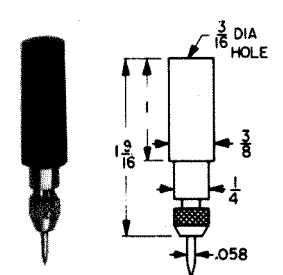

SENIOR

CAT. NO. 1690

JUNIOR

CAT. NO. 1680

SOLDERLESS - .080 DIA. TIP PLUGS

Fully insulated molded nylon sleeve. Maximum reliability with minimum contact resistance. Recessed metal head eliminates possibility of shock or grounding. Designed for solderless connection of up to 16 gauge stranded wire which fits through handle and tip and is secured by screwing handle tight. Current rating 10 Amps. Fits all standard tip jacks.

Designed for miniaturization where space is critical. Solder lead connection. Maximum reliability with minimum contact resistance. Base of tip is recessed to eliminate shock or grounding. Fits horizontal tip jacks. Current rating: 10 Amps.

STREAMLINE TIPS

CAT. NO. 1615 - RED
 CAT. NO. 1616 - BLACK

CAT. NO.	A
3022-12	.120
3022-20	.093

HEAVY DUTY

CAT. NO. 3017 - RED
 CAT. NO. 3018 - BLACK
 CAT. NO. 3019 - TIP ONLY

NEEDLE TIPS

CAT. NO. 3015 - RED
 CAT. NO. 3016 - BLACK
 CAT. NO. 3014 - TIP ONLY

STANDARD PHONE TIPS

Ideal for replacement tip for headset, speaker, or extension cord. Cat. No. 1601 Tip accommodates heavier wire.

CAT. NO. 1600

CAT. NO. 1601