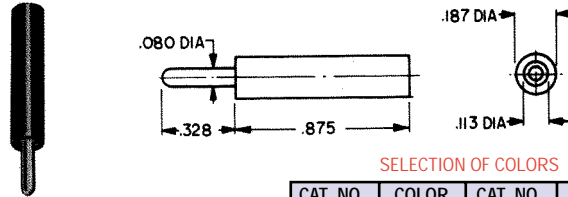

SENIOR

CAT. NO. 1690

JUNIOR

CAT. NO. 1680

SOLDERLESS - .080 DIA. TIP PLUGS

Fully insulated molded nylon sleeve. Maximum reliability with minimum contact resistance. Recessed metal head eliminates possibility of shock or grounding. Designed for solderless connection of up to 16 gauge stranded wire which fits through handle and tip and is secured by screwing handle tight. Current rating 10 Amps. Fits all standard tip jacks.

SELECTION OF COLORS

CAT. NO.	COLOR	CAT. NO.	COLOR
6000	WHITE	6003	GREEN
6001	RED	6004	YELLOW
6002	BLACK	6005	BLUE

THREADED SOLDERLESS TIP

SENIOR

CAT. NO. 1691

JUNIOR

CAT. NO. 1681

MINIATURE - .080 DIA. TIP PLUGS

Designed for miniaturization where space is critical. Solder lead connection. Maximum reliability with minimum contact resistance. Base of tip is recessed to eliminate shock or grounding. Fits horizontal tip jacks. Current rating: 10 Amps.