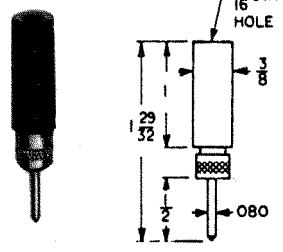

SENIOR

CAT. NO. 1690

JUNIOR

CAT. NO. 1680

SOLDERLESS - .080 DIA. TIP PLUGS

Fully insulated molded nylon sleeve. Maximum reliability with minimum contact resistance. Recessed metal head eliminates possibility of shock or grounding. Designed for solderless connection of up to 16 gauge stranded wire which fits through handle and tip and is secured by screwing handle tight. Current rating 10 Amps. Fits all standard tip jacks.

Designed for miniaturization where space is critical. Solder lead connection. Maximum reliability with minimum contact resistance. Base of tip is recessed to eliminate shock or grounding. Fits horizontal tip jacks. Current rating: 10 Amps.

SELECTION OF COLORS

CAT. NO.	COLOR	CAT. NO.	COLOR
6006	WHITE	6009	GREEN
6007	RED	6010	YELLOW
6008	BLACK	6011	BLUE

INSULATED SOLDERLESS TIP

SENIOR

CAT. NO. 1660- RED
 CAT. NO. 1661- BLACK

JUNIOR

CAT. NO. 1670- RED
 CAT. NO. 1671- BLACK

STREAMLINE TIPS

CAT. NO. 1615 - RED
 CAT. NO. 1616 - BLACK

CAT. NO.	A
3022-12	.120
3022-20	.093

HEAVY DUTY

CAT. NO. 3017 - RED
 CAT. NO. 3018 - BLACK
 CAT. NO. 3019 - TIP ONLY

NEEDLE TIPS

CAT. NO. 3015 - RED
 CAT. NO. 3016 - BLACK
 CAT. NO. 3014 - TIP ONLY