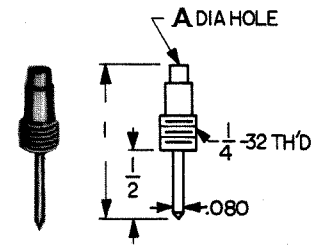

Designed for miniaturization where space is critical. Solder lead connection. Maximum reliability with minimum contact resistance. Base of tip is recessed to eliminate shock or grounding. Fits horizontal tip jacks. Current rating: 10 Amps.

SELECTION OF COLORS

CAT. NO.	COLOR	CAT. NO.	COLOR
6006	WHITE	6009	GREEN
6007	RED	6010	YELLOW
6008	BLACK	6011	BLUE

INSULATED SOLDERLESS TIP

SENIOR

CAT. NO. 1660- RED
 CAT. NO. 1661- BLACK

JUNIOR

CAT. NO. 1670- RED
 CAT. NO. 1671- BLACK

STREAMLINE TIPS

CAT. NO. 1615 - RED
 CAT. NO. 1616 - BLACK

CAT. NO.	A
3022-12	.120
3022-20	.093

HEAVY DUTY

CAT. NO. 3017 - RED
 CAT. NO. 3018 - BLACK
 CAT. NO. 3019 - TIP ONLY

NEEDLE TIPS

CAT. NO. 3015 - RED
 CAT. NO. 3016 - BLACK
 CAT. NO. 3014 - TIP ONLY