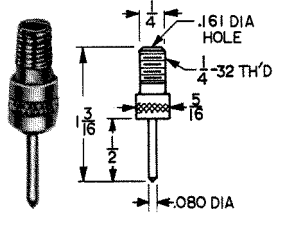

Designers' Choice

TEST TIPS & PLUGS

SPECIFICATIONS: Tips: Brass, Nickel Plate
 Handles: Nylon 6/6, Available in Red or Black
 Rating: 10 Amps AC for 100°C temperature rise, continuous duty

FORCE FIT SOLDERLESS TIPS

SENIOR

CAT. NO. 1690

JUNIOR

CAT. NO. 1680

SOLDERLESS - .080 DIA. TIP PLUGS

Fully insulated molded nylon sleeve. Maximum reliability with minimum contact resistance. Recessed metal head eliminates possibility of shock or grounding. Designed for solderless connection of up to 16 gauge stranded wire which fits through handle and tip and is secured by screwing handle tight. Current rating 10 Amps. Fits all standard tip jacks.

SELECTION OF COLORS

CAT. NO.	COLOR	CAT. NO.	COLOR
6000	WHITE	6003	GREEN
6001	RED	6004	YELLOW
6002	BLACK	6005	BLUE

THREADED SOLDERLESS TIP

SENIOR

CAT. NO. 1691

JUNIOR

CAT. NO. 1681

MINIATURE - .080 DIA. TIP PLUGS

Designed for miniaturization where space is critical. Solder lead connection. Maximum reliability with minimum contact resistance. Base of tip is recessed to eliminate shock or grounding. Fits horizontal tip jacks. Current rating: 10 Amps.