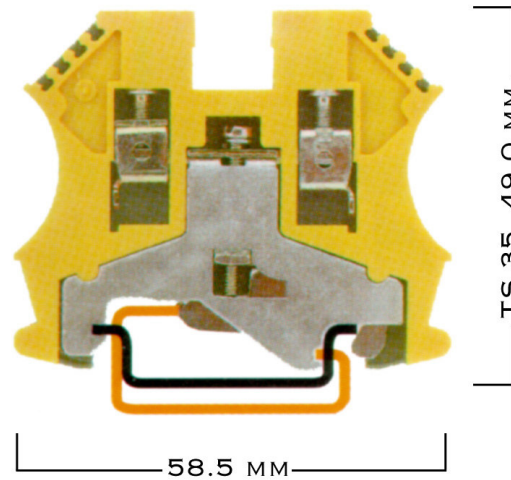

AMERICAN ELECTRICAL, INC.

INDUSTRIAL ELECTRICAL ACCESSORIES

425 SOUTHLAKE BLVD. • SUITE 9-B • RICHMOND, VA 23236 • (804) 379-2899 • FAX: (804) 379-8935

DIN RAIL MOUNTED GROUND BLOCKS

WGT 2.5

DESCRIPTION	AEI PART NO.	VOLTS V	AMPS A	WIRE SIZE AWG	WIDTH MM
GROUND BLOCK	331120	600	N/A	26 ... 12	5