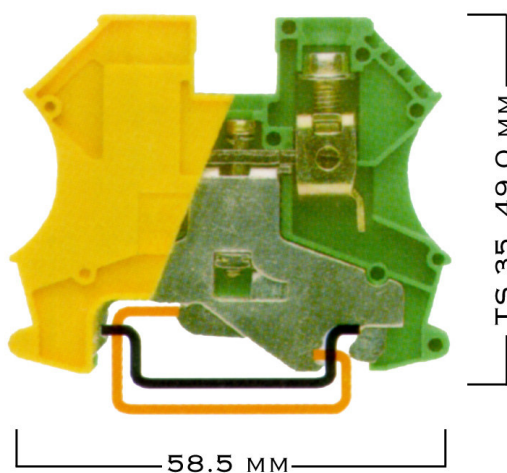

AMERICAN ELECTRICAL, INC.

INDUSTRIAL ELECTRICAL ACCESSORIES

425 SOUTHLAKE BLVD. • SUITE 9-B • RICHMOND, VA 23236 • (804) 379-2899 • FAX: (804) 379-8935

DIN RAIL MOUNTED GROUND BLOCKS

WGT 10

DESCRIPTION	AEI PART NO.	VOLTS V	AMPS A	WIRE SIZE AWG	WIDTH MM
GROUND BLOCK	331 150	600	N/A	16 ... 8	10