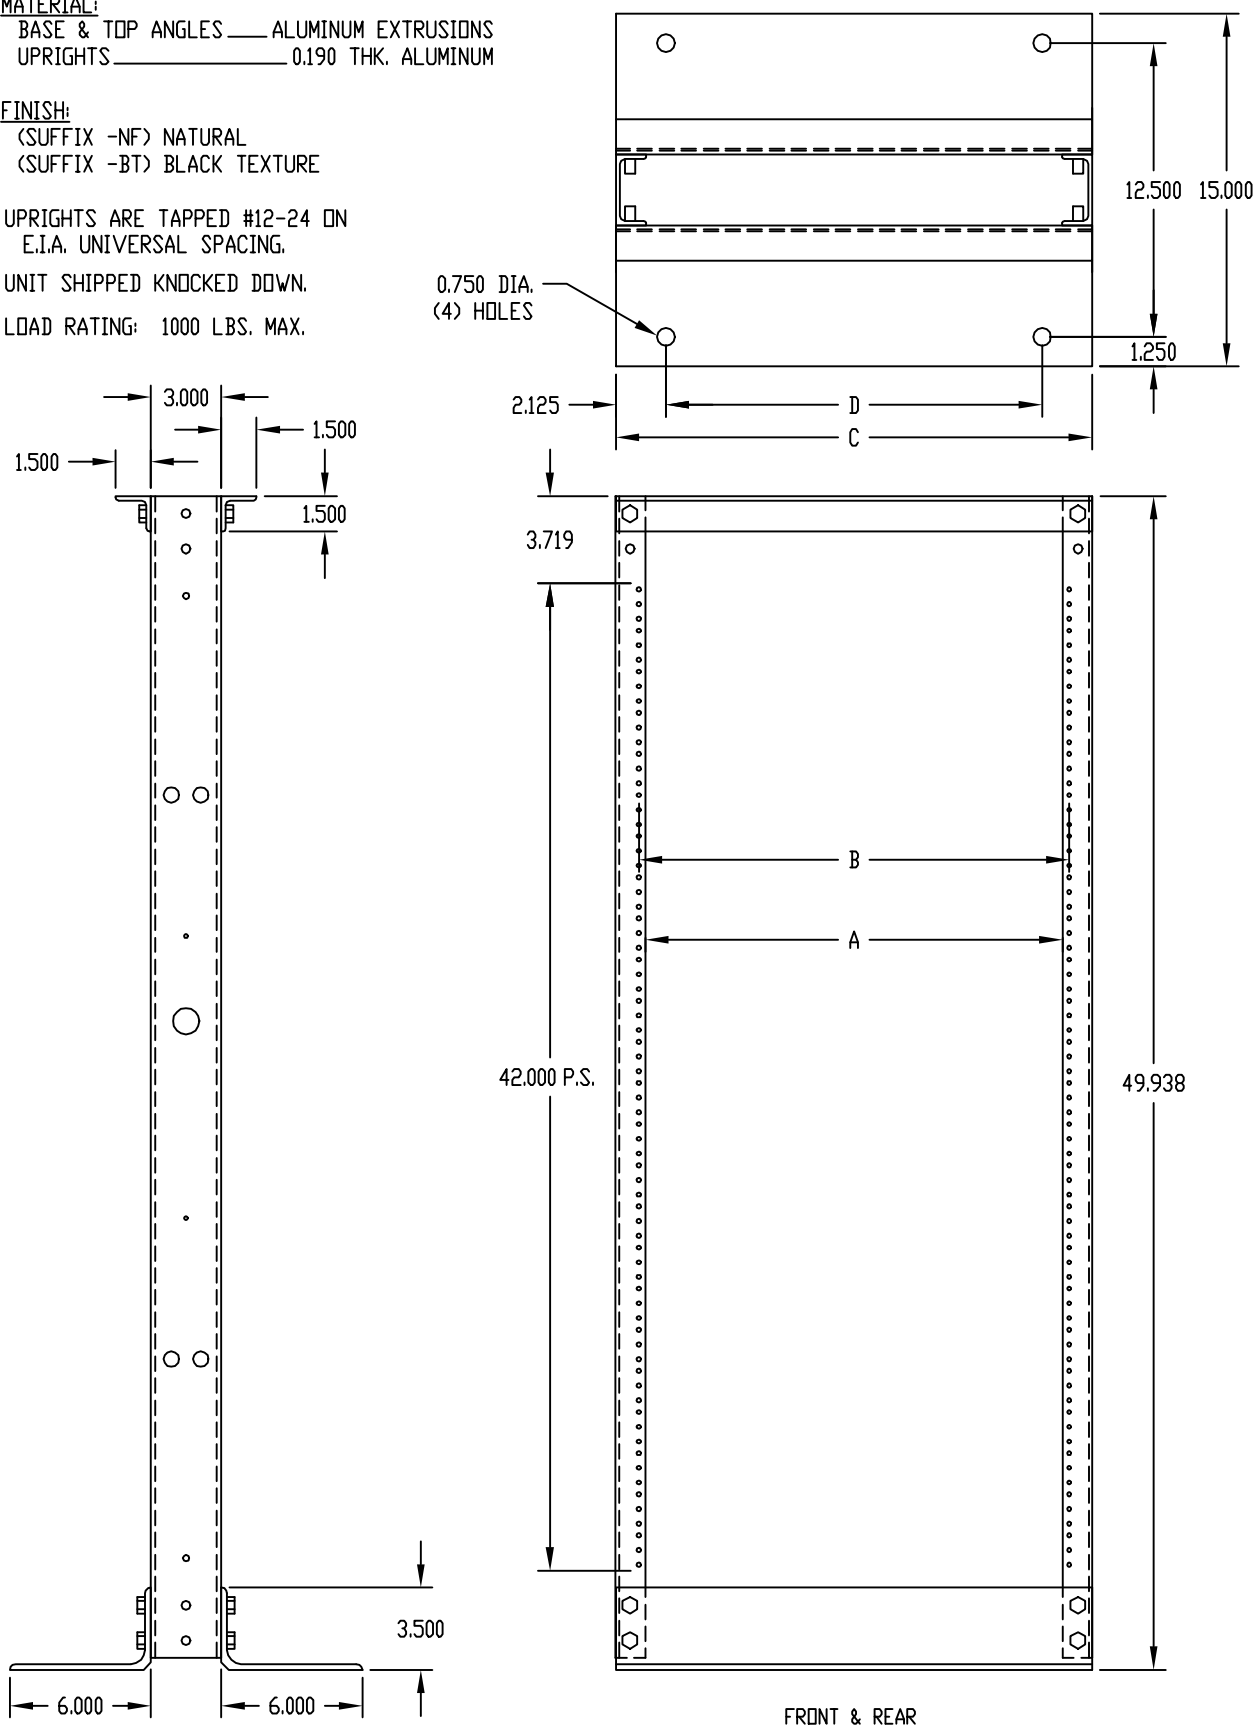

PART NAME ALUMINUM RELAY RACK

PART No. ARR-1276-NF & ARR-1276-BT
ARR-1296-NF & ARR-1296-BT

MATERIAL:
 BASE & TOP ANGLES — ALUMINUM EXTRUSIONS
 UPRIGHTS — 0.190 THK. ALUMINUM

FINISH:
 (SUFFIX -NF) NATURAL
 (SUFFIX -BT) BLACK TEXTURE

UPRIGHTS ARE TAPPED #12-24 DN
 E.I.A. UNIVERSAL SPACING.

UNIT SHIPPED KNOCKED DOWN.

LOAD RATING: 1000 LBS. MAX.

PART NO.	PANEL SPACE	OVERALL HEIGHT	A	B	C	D
ARR-1276-NF	42.000	49.938	17.752	18.312	20.250	16.000
ARR-1276-BT	42.000	49.938	17.752	18.312	20.250	16.000
ARR-1296-NF	42.000	49.938	21.752	22.312	24.250	20.000
ARR-1296-BT	42.000	49.938	21.752	22.312	24.250	20.000