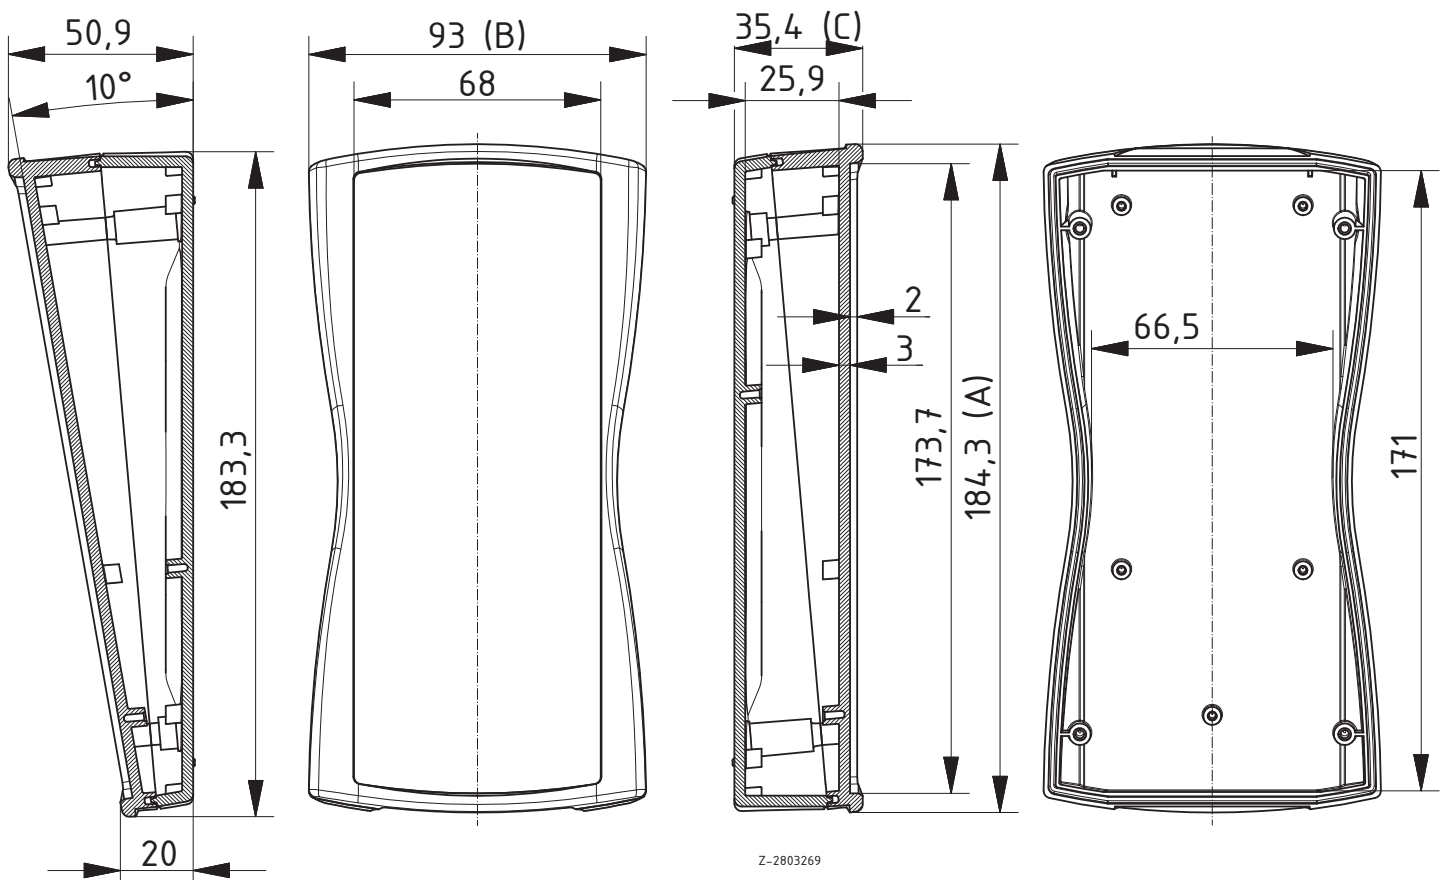

BOS-Streamline 7..F | with continuous membrane keypad area

BS 704 F with compartment for 4 mignon (AA) batteries, IP 65

Model	Order no.	A	B	C	Colour
BS 704 F-7024	82704124	184.3	93	35.4	Graphite grey
BS 704 F-7035	82704135	184.3	93	35.4	Light grey

Scope Of Delivery: Lid and base including seal, 4 screws, battery compartment lid, battery compartment seal, screws, battery contacts