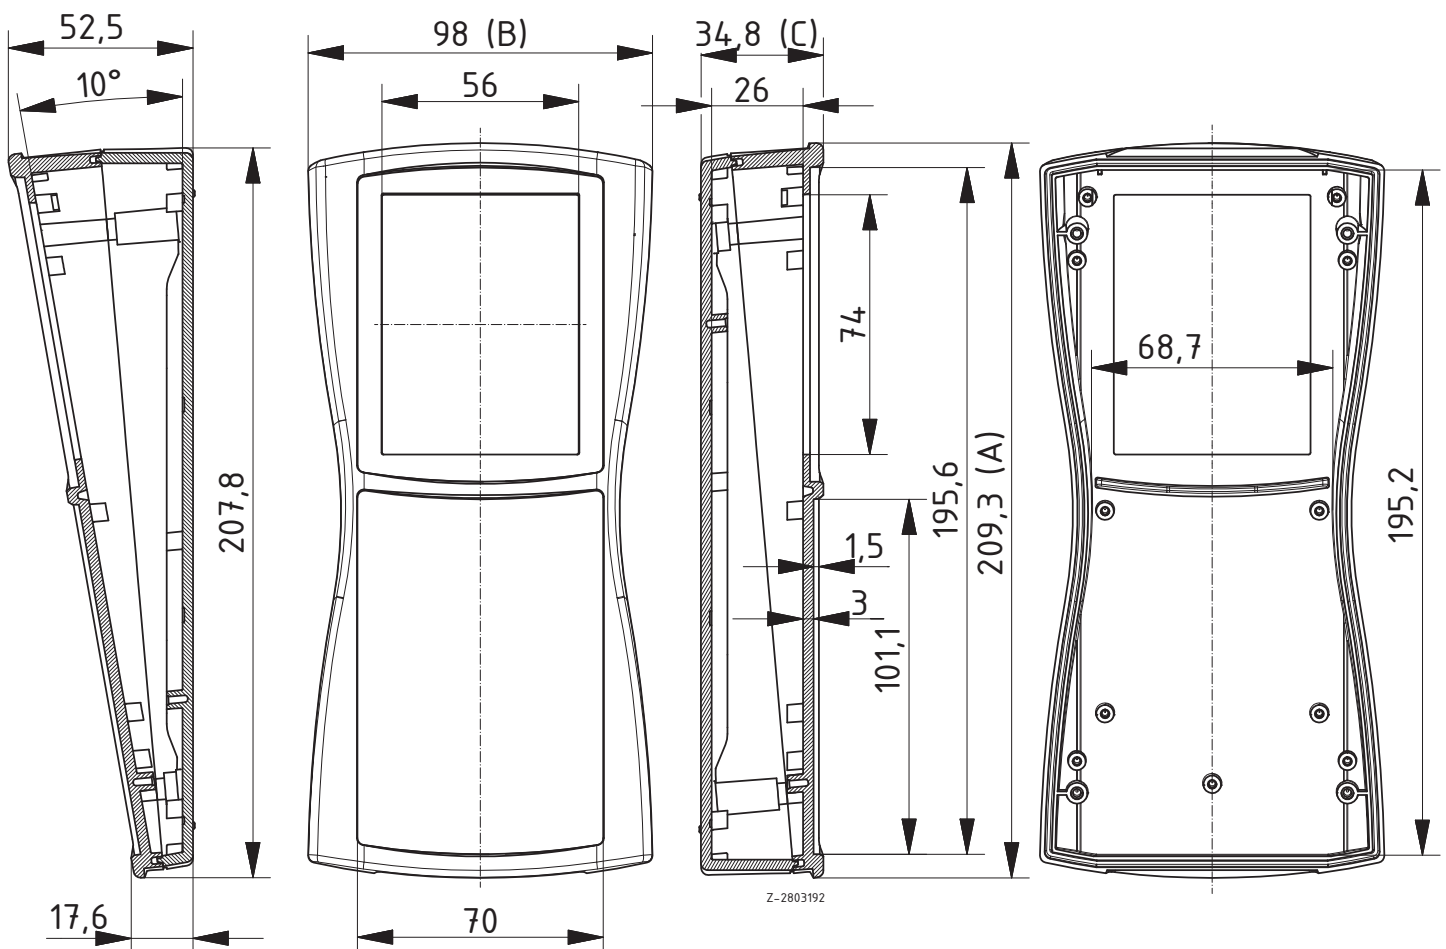

BOS-Streamline 8..DIS | with display screen and membrane keypad area

BS 804 DIS with compartment for 4 mignon (AA) batteries, IP 65

Model	Order no.	A	B	C	Colour
BS 804 DIS-7024	82804224	209.3	98	34.8	Graphite grey
BS 804 DIS-7035	82804235	209.3	98	34.8	Light grey

Scope Of Delivery: Lid and base including seal, display screen, adhesive film, 4 screws, battery compartment lid, battery compartment seal, screws, battery contacts

For accessories, please see the end of the chapter