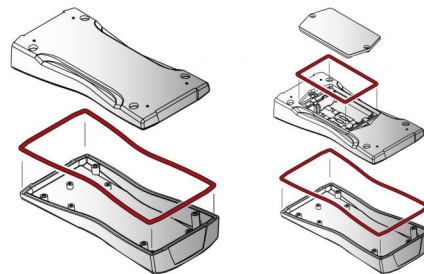

BOPLA

A Phoenix Mecano Company

Ergonomic ABS hand-held enclosure with optional impact protection seal

BS.00

BS.01

BS .00: without battery compartment, IP 40

BS .01: with battery compartment, IP 40

BS.02

Turning the lid by 180° against the base allows the forming of profile variants.

All enclosures have a recessed membrane keypad surface.

Some versions are also equipped with a display cut-out and/or a battery compartment.