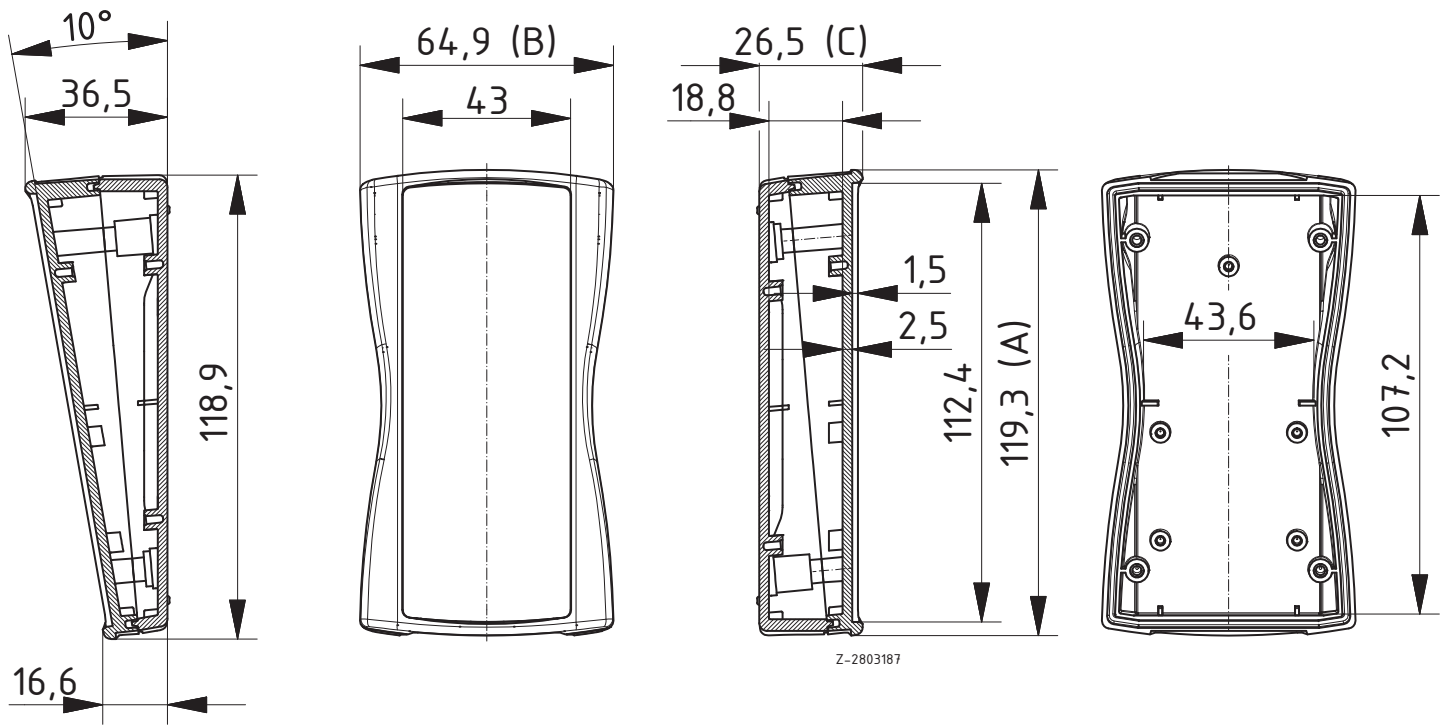

BOPLA

A Phoenix Mecano Company