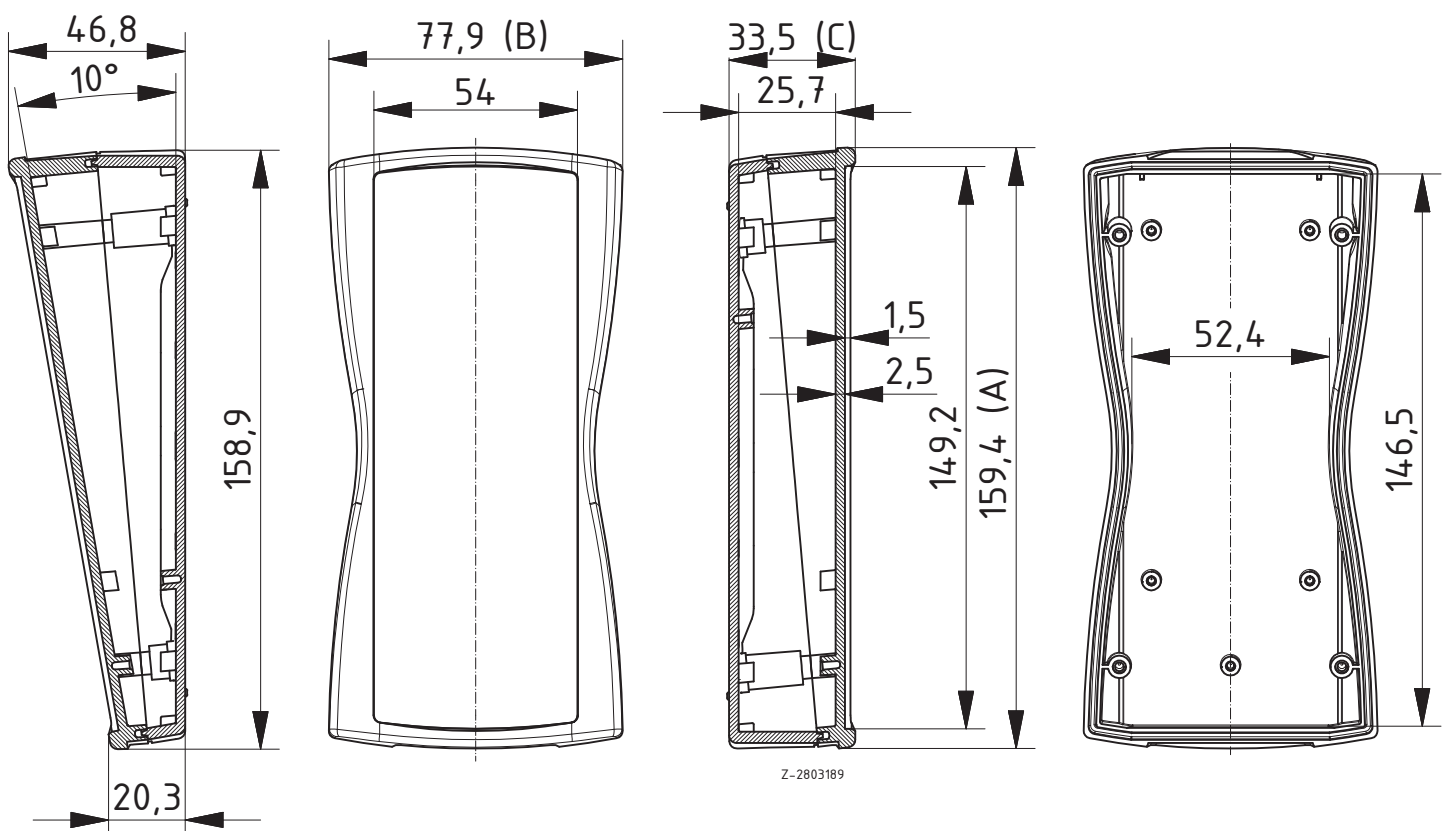

BOS-Streamline 6..F | with continuous membrane keypad area

BS 604 F with compartment for 3 mignon (AA) batteries, IP 65

Model	Order no.	A	B	C	Colour
BS 604 F-7024	82604124	159.4	77.9	35.5	Graphite grey
BS 604 F-7035	82604135	159.4	77.9	33.5	Light grey

Scope Of Delivery: Lid and base including seal, 4 screws, battery compartment lid, battery compartment seal, screws, battery contacts