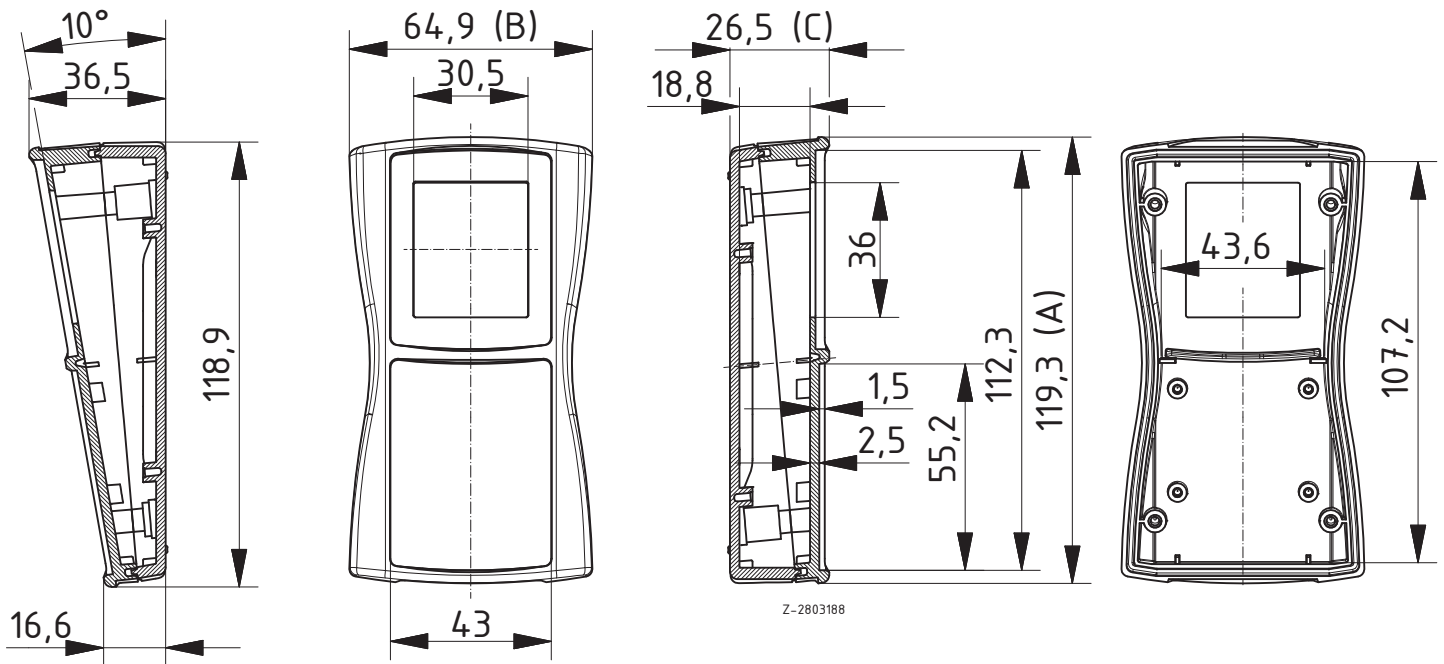

BOPLA

A Phoenix Mecano Company