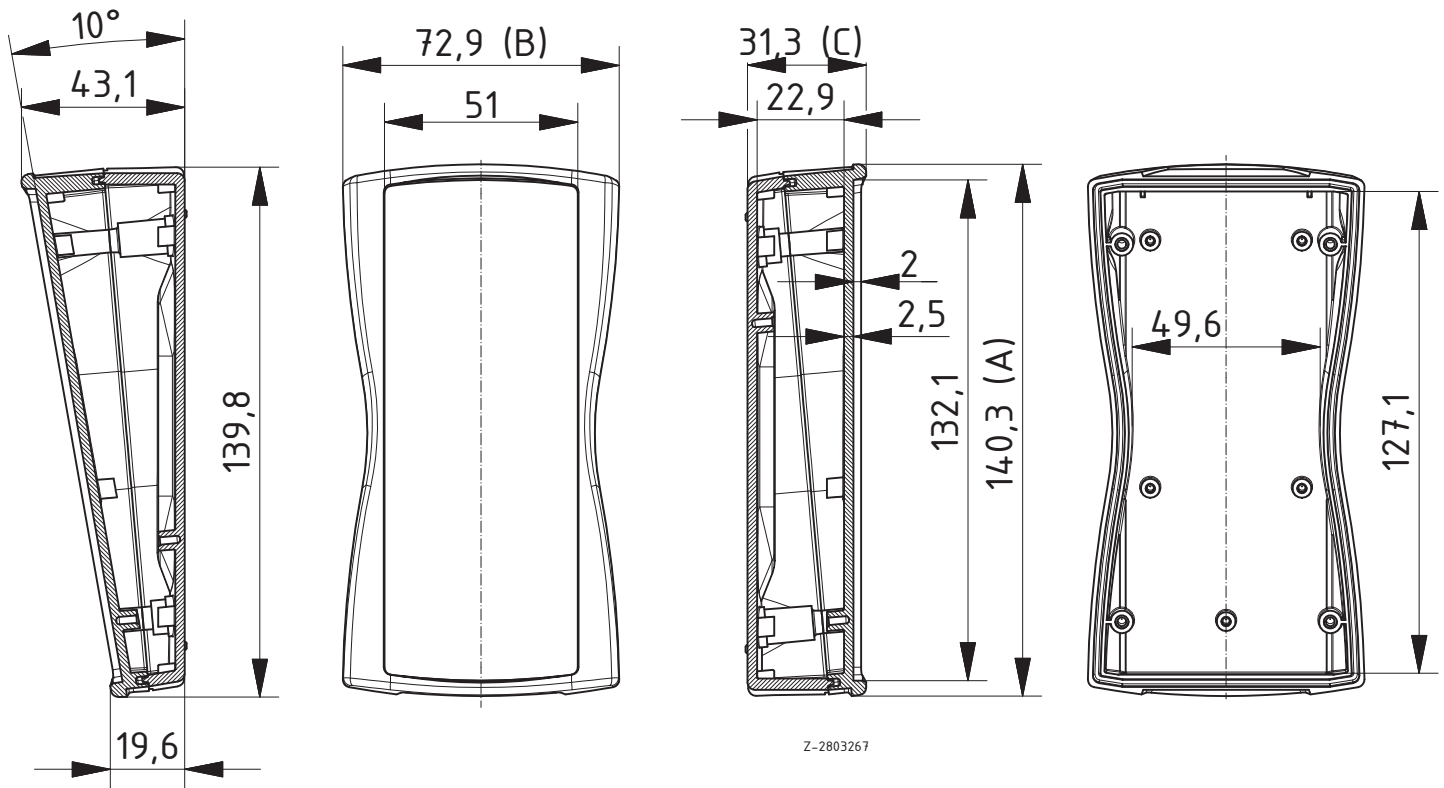

BOPLA

A Phoenix Mecano Company