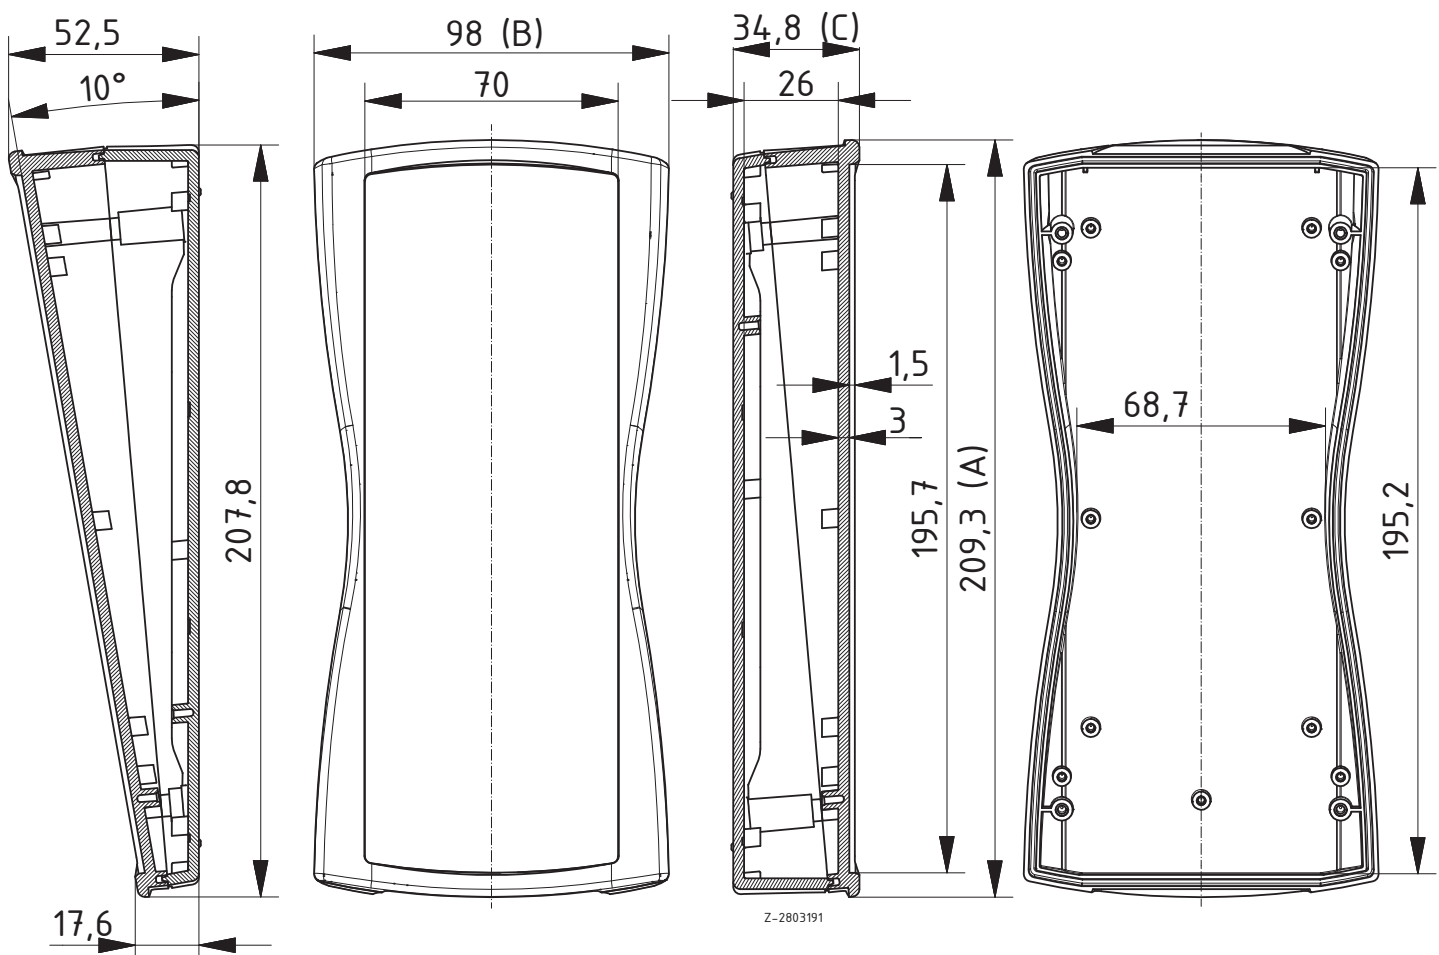

BOS-Streamline 8..F | with continuous membrane keypad area

BS 804 F with compartment for 4 mignon (AA) batteries, IP 65

Model	Order no.	A	B	C	Colour
BS 804 F-7024	82804124	209.3	98	34.8	Graphite grey
BS 804 F-7035	82804135	209.3	98	34.8	Light grey

Scope Of Delivery: Lid and base including seal, 4 screws, battery compartment lid, battery compartment seal, screws, battery contacts