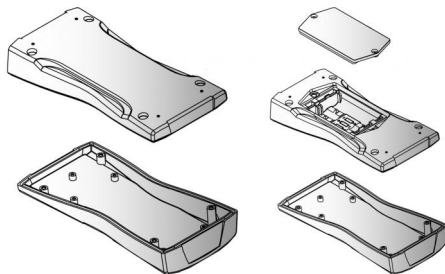

BOPLA

A Phoenix Mecano Company

Ergonomic ABS hand-held enclosure with optional impact protection seal

BS.00

BS.01

BS .00: without battery compartment, IP 40

BS .01: with battery compartment, IP 40