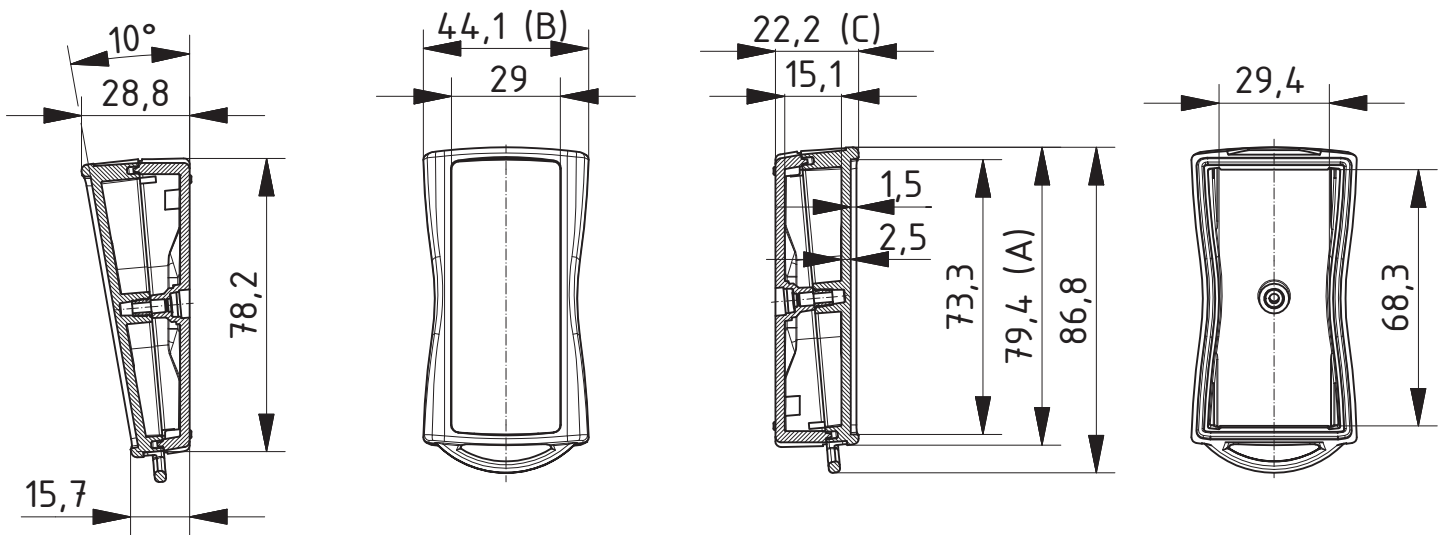

BOPLA

A Phoenix Mecano Company

Z-2803266