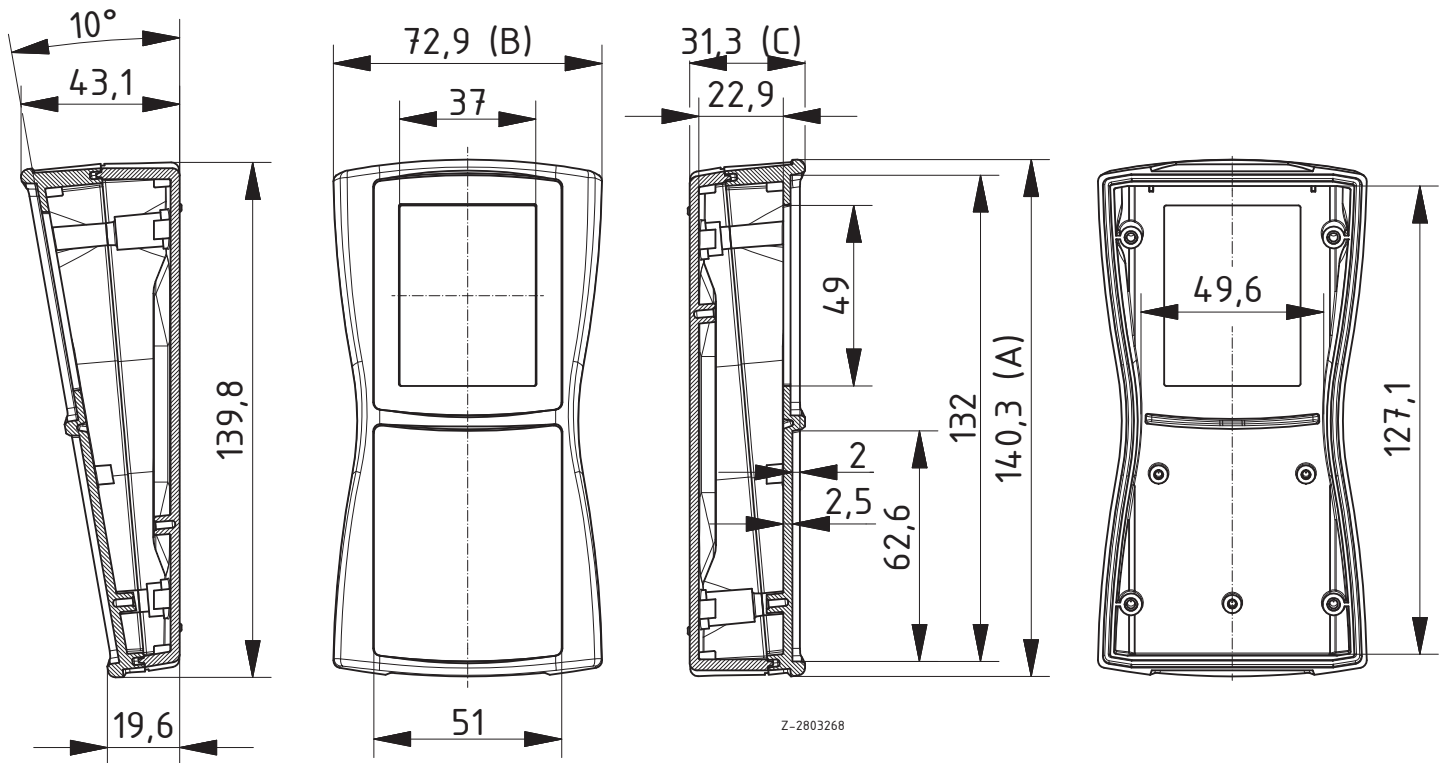

BOPLA

A Phoenix Mecano Company