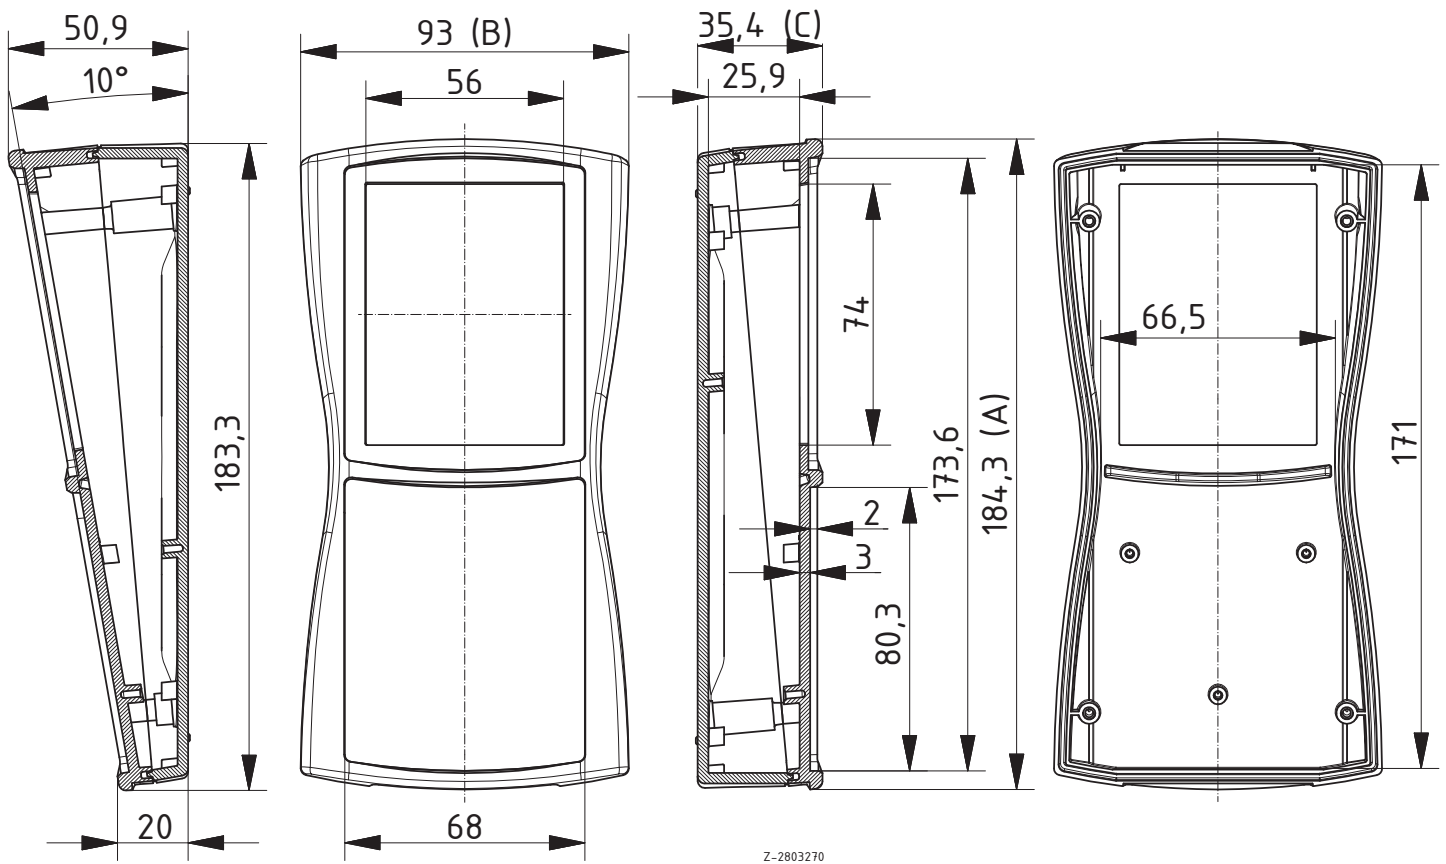

BOPLA

A Phoenix Mecano Company