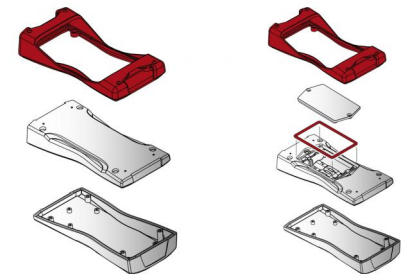

BS.00

BS.03

BS .00: without battery compartment, with additional decor seal IP 65 (except for BS 200, IP 54)

BS .03: with battery compartment, with additional decor seal IP 65