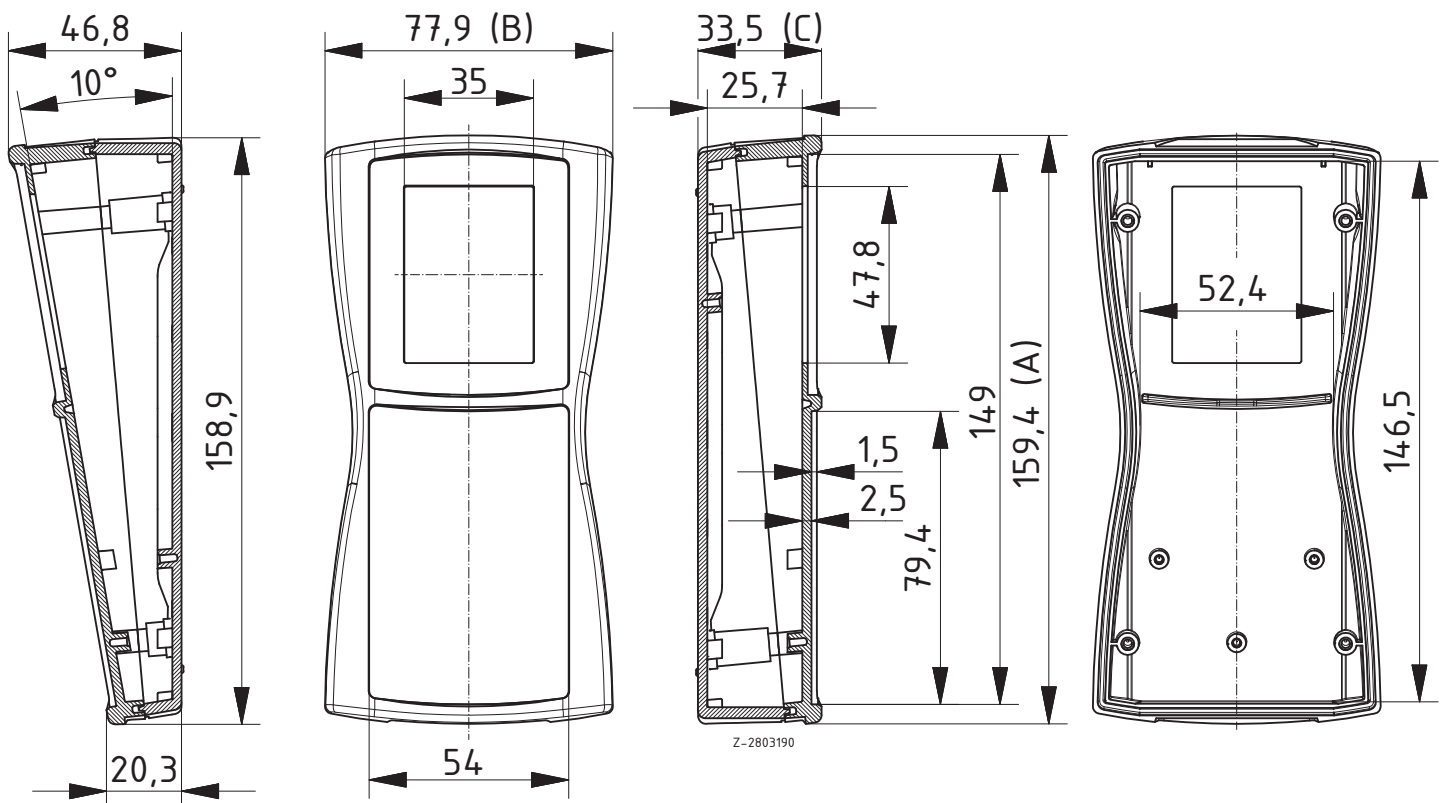

BOS-Streamline 6..DIS | with display screen and membrane keypad area

BS 604 DIS with compartment for 3 mignon (AA) batteries, IP 65

Model	Order no.	A	B	C	Colour
BS 604 DIS-7024	82604224	159.4	77.9	33.5	Graphite grey
BS 604 DIS-7035	82604235	159.4	77.9	33.5	Light grey

Scope Of Delivery: Lid and base including seal, display screen, adhesive film, 4 screws, battery compartment lid, battery compartment seal, screws, battery contacts

For accessories, please see the end of the chapter