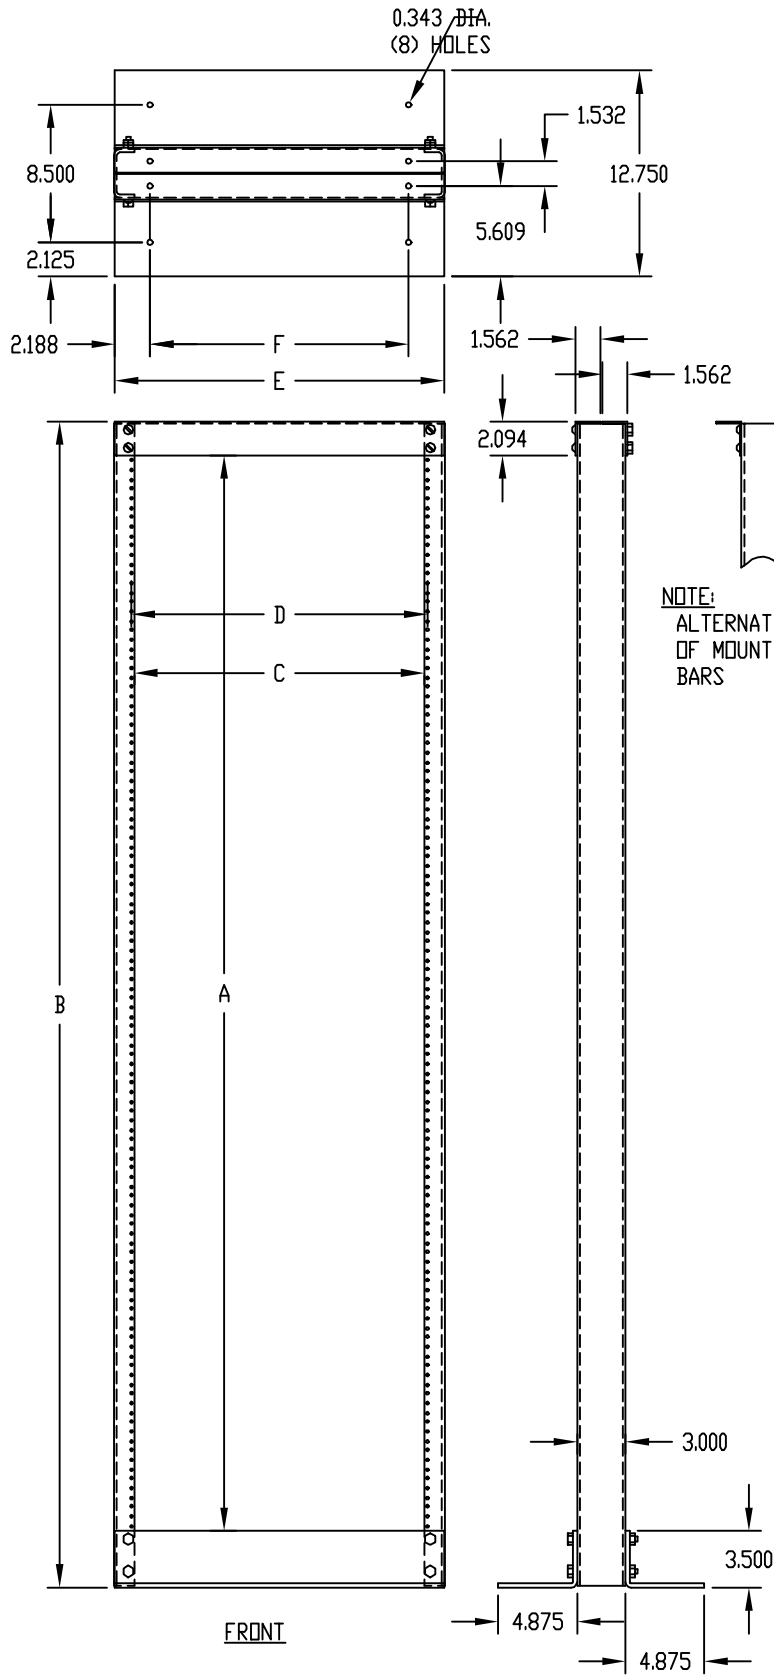

PART NAME

OPEN RELAY RACK

PART No.

RR-1265 TO RR-1292

**MATERIAL:**

TOP BARS \_\_\_\_\_ 12 GA. STEEL  
 BASE ANGLES \_\_\_\_\_ 1/4" THK. STEEL  
 UPRIGHTS \_\_\_\_\_ 3/16" THK. STEEL

**FINISH:**

BLACK TEXTURED

UPRIGHTS ARE TAPPED #12-24 ON  
 E.I.A. UNIVERSAL SPACING.

UNIT SHIPPED KNOCKED DOWN.

PART NO.	PANEL SPACE A	B	C	D	E	F
RR-1265	66.500	72.156	17.937	18.312	20.375	16.000
RR-1269	77.000	82.656	17.937	18.312	20.375	16.000
RR-1270	101.500	107.156	17.937	18.312	20.375	16.000
RR-1290	66.500	72.156	21.937	22.312	24.375	20.000
RR-1291	77.000	82.656	21.937	22.312	24.375	20.000
RR-1292	101.500	107.156	21.937	22.312	24.375	20.000