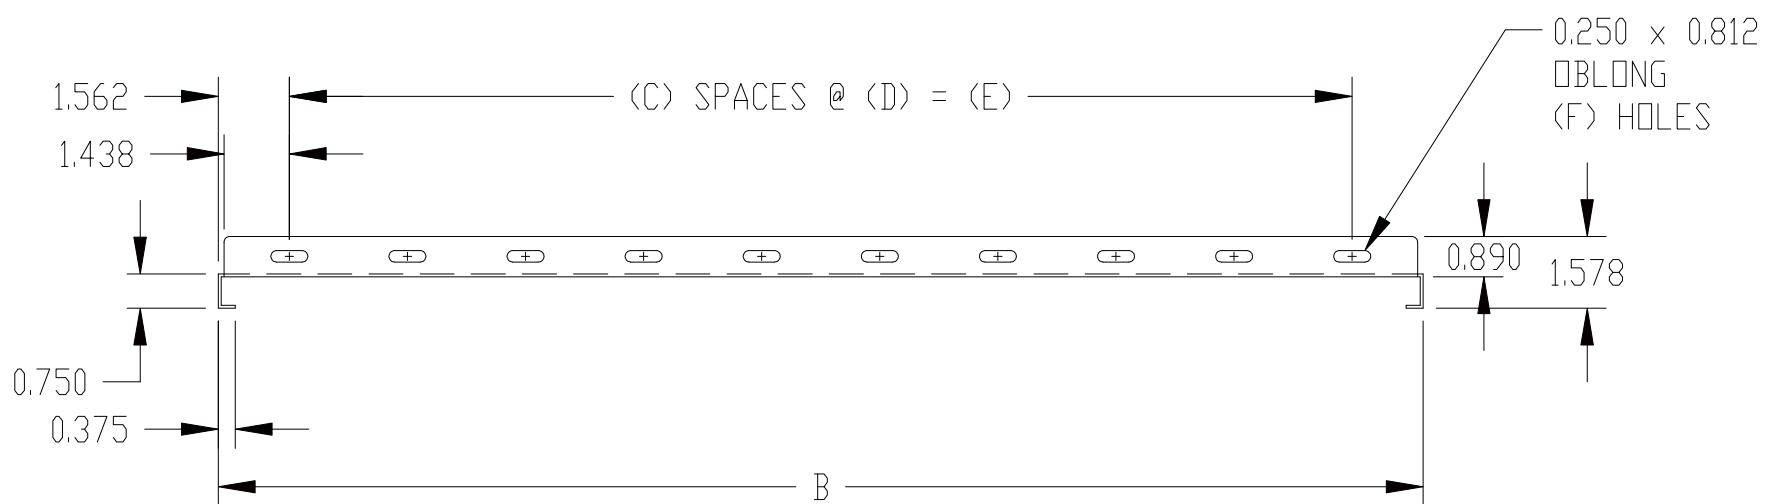

PART  
NAME

STATIONARY SHELF (NON-VENTILATED)

PART  
No.

SH-2379 TO SH-2482

MATERIAL: 16 GA. STEEL

FINISH:  
SMOOTH BLACK

LOAD RATING: 200 LBS. MAX.

PART NO.	A	B	C	D	E	F
SH-2379	17.906	14.250	4	2.781	11.125	10
SH-2382	17.906	26.500	9	2.597	23.375	20
SH-2479	22.906	14.250	4	2.781	11.125	10
SH-2480		17.750	6	2.438	14.625	14
SH-2481		21.250	7	2.589	18.125	16
SH-2482	22.906	26.500	9	2.597	23.375	20