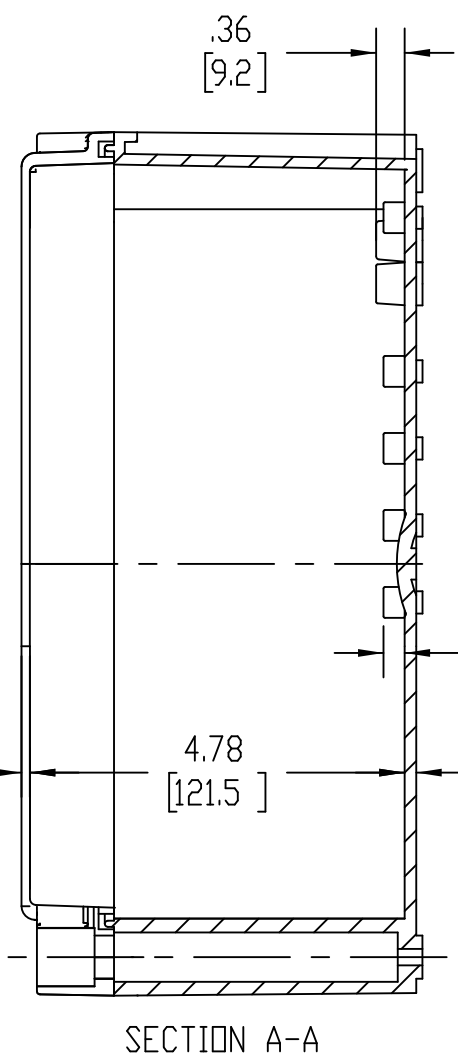

PART NAME

NEMA 4X PLASTIC BOX (PTS SERIES)

PART No.

PTS-25340 & PTS-25340-C

REVISION DATE

2-17-22

DRAWING FOR REFERENCE
WE RESERVE THE RIGHT TO MAKE CHANGES TO OUR
STANDARD PRODUCTS. PLEASE CONSULT WITH BUD INDUSTRIES
PRIOR TO USING THIS DRAWING FOR DESIGN PURPOSE.

- NOTES:
- 1- MATERIAL: BODY - POLYCARBONATE WITH 10% FIBERGLASS
COVER - POLYCARBONATE
 - 2- COLOR: NO SUFFIX - GRAY BODY & GRAY COVER
(-C) SUFFIX - GRAY BODY & CLEAR COVER
 - 3- COVER ATTACHES WITH NON-METALLIC CAPTIVE SCREWS
(ITEMS NOT SHOWN)
 - 4- SUPPLIED WITH FOUR M4 x 10mm LG. PAN HEAD SCREWS
(ITEMS NOT SHOWN)
 - 5- DIMENSIONS ARE INCH [MM]
- OPTIONAL ACCESSORIES:
 STEEL INTERNAL PANEL #PTX-25340
 PLASTIC INTERNAL PANEL #PTX-25340-P
 STEEL EXTERNAL BRACKET #NBX-10922
 PLASTIC EXTERNAL BRACKET #PIX-4117