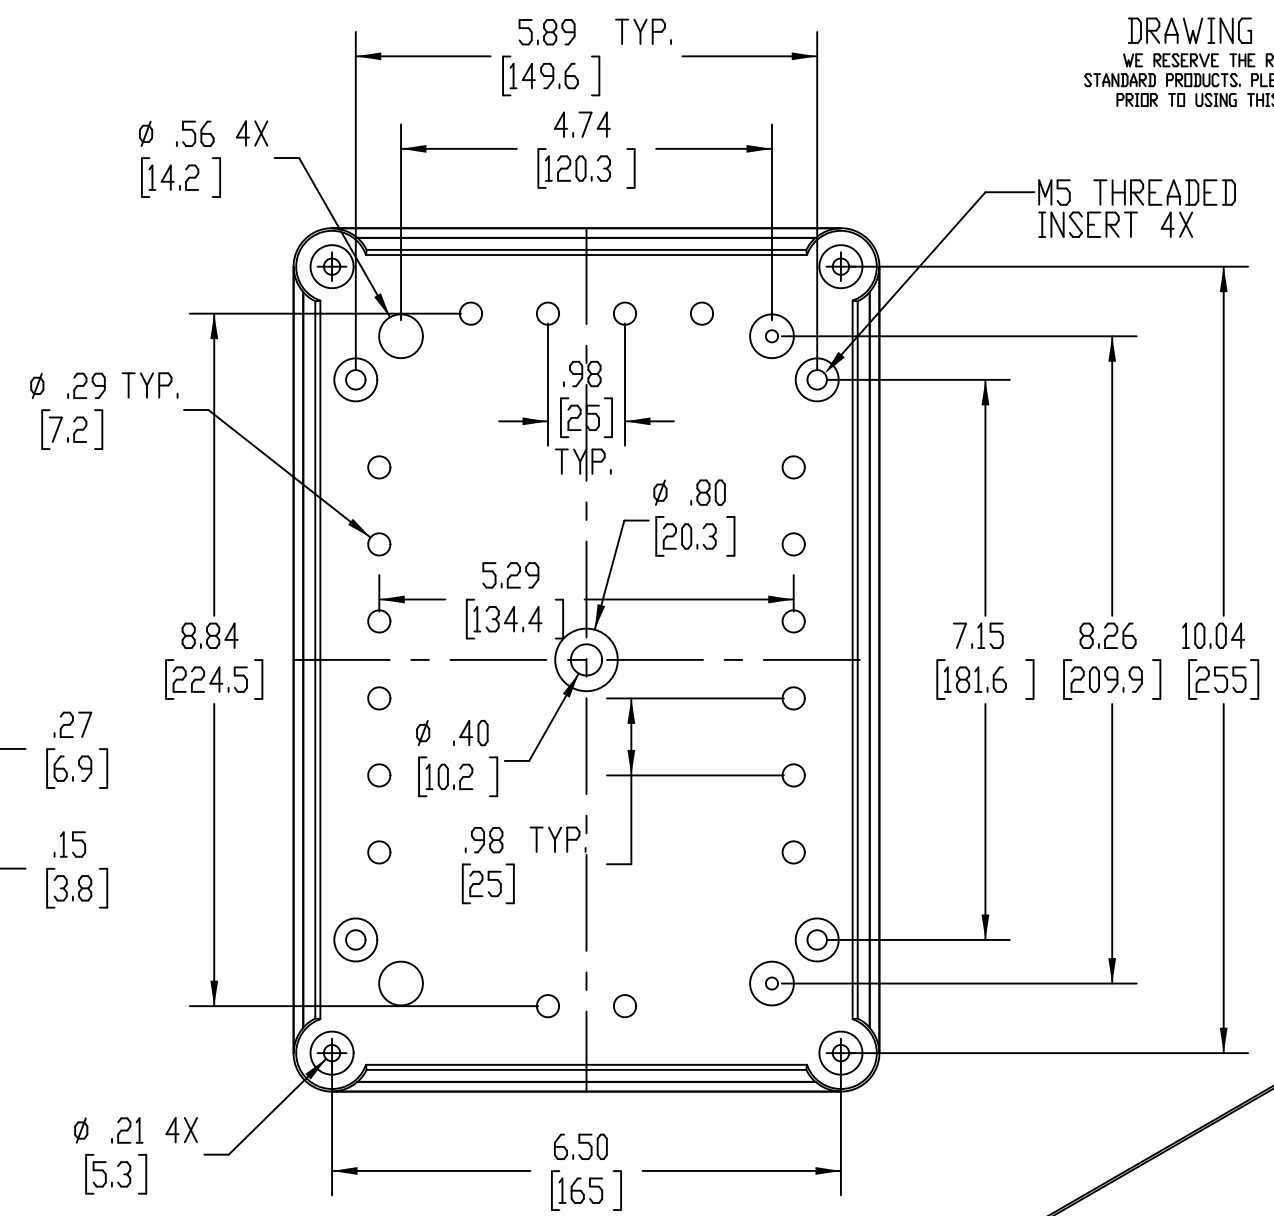

PART NAME

NEMA 4X PLASTIC BOX (PTS SERIES)

PART No.

PTS-25340 & PTS-25340-C

REVISION DATE

2-17-22

DRAWING FOR REFERENCE
WE RESERVE THE RIGHT TO MAKE CHANGES TO OUR
STANDARD PRODUCTS. PLEASE CONSULT WITH BUD INDUSTRIES
PRIOR TO USING THIS DRAWING FOR DESIGN PURPOSE.

- NOTES:
- 1- MATERIAL: BODY - POLYCARBONATE WITH 10% FIBERGLASS
COVER - POLYCARBONATE
 - 2- COLOR: NO SUFFIX - GRAY BODY & GRAY COVER
(-C) SUFFIX - GRAY BODY & CLEAR COVER
 - 3- COVER ATTACHES WITH NON-METALLIC CAPTIVE SCREWS
(ITEMS NOT SHOWN)
 - 4- SUPPLIED WITH FOUR M4 x 10mm LG. PAN HEAD SCREWS
(ITEMS NOT SHOWN)
 - 5- DIMENSIONS ARE INCH [MM]
- OPTIONAL ACCESSORIES:
 STEEL INTERNAL PANEL #PTX-25340
 PLASTIC INTERNAL PANEL #PTX-25340-P
 STEEL EXTERNAL BRACKET #NBX-10922
 PLASTIC EXTERNAL BRACKET #PIX-4117