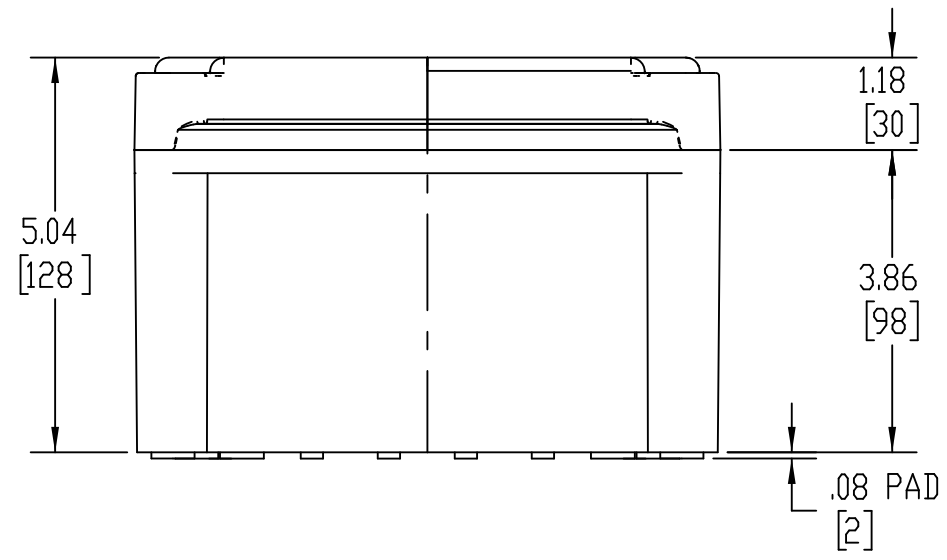

PART NAME

NEMA 4X PLASTIC BOX (PTS SERIES)

PART No.

PTS-25340 & PTS-25340-C

REVISION DATE

2-17-22

DRAWING FOR REFERENCE
WE RESERVE THE RIGHT TO MAKE CHANGES TO OUR
STANDARD PRODUCTS. PLEASE CONSULT WITH BUD INDUSTRIES
PRIOR TO USING THIS DRAWING FOR DESIGN PURPOSE.

- NOTES:
- 1- MATERIAL: BODY - POLYCARBONATE WITH 10% FIBERGLASS
COVER - POLYCARBONATE
 - 2- COLOR: NO SUFFIX - GRAY BODY & GRAY COVER
(-C) SUFFIX - GRAY BODY & CLEAR COVER
 - 3- COVER ATTACHES WITH NON-METALLIC CAPTIVE SCREWS
(ITEMS NOT SHOWN)
 - 4- SUPPLIED WITH FOUR M4 x 10mm LG. PAN HEAD SCREWS
(ITEMS NOT SHOWN)
 - 5- DIMENSIONS ARE INCH [MM]
- OPTIONAL ACCESSORIES:
 STEEL INTERNAL PANEL #PTX-25340
 PLASTIC INTERNAL PANEL #PTX-25340-P
 STEEL EXTERNAL BRACKET #NBX-10922
 PLASTIC EXTERNAL BRACKET #PIX-4117