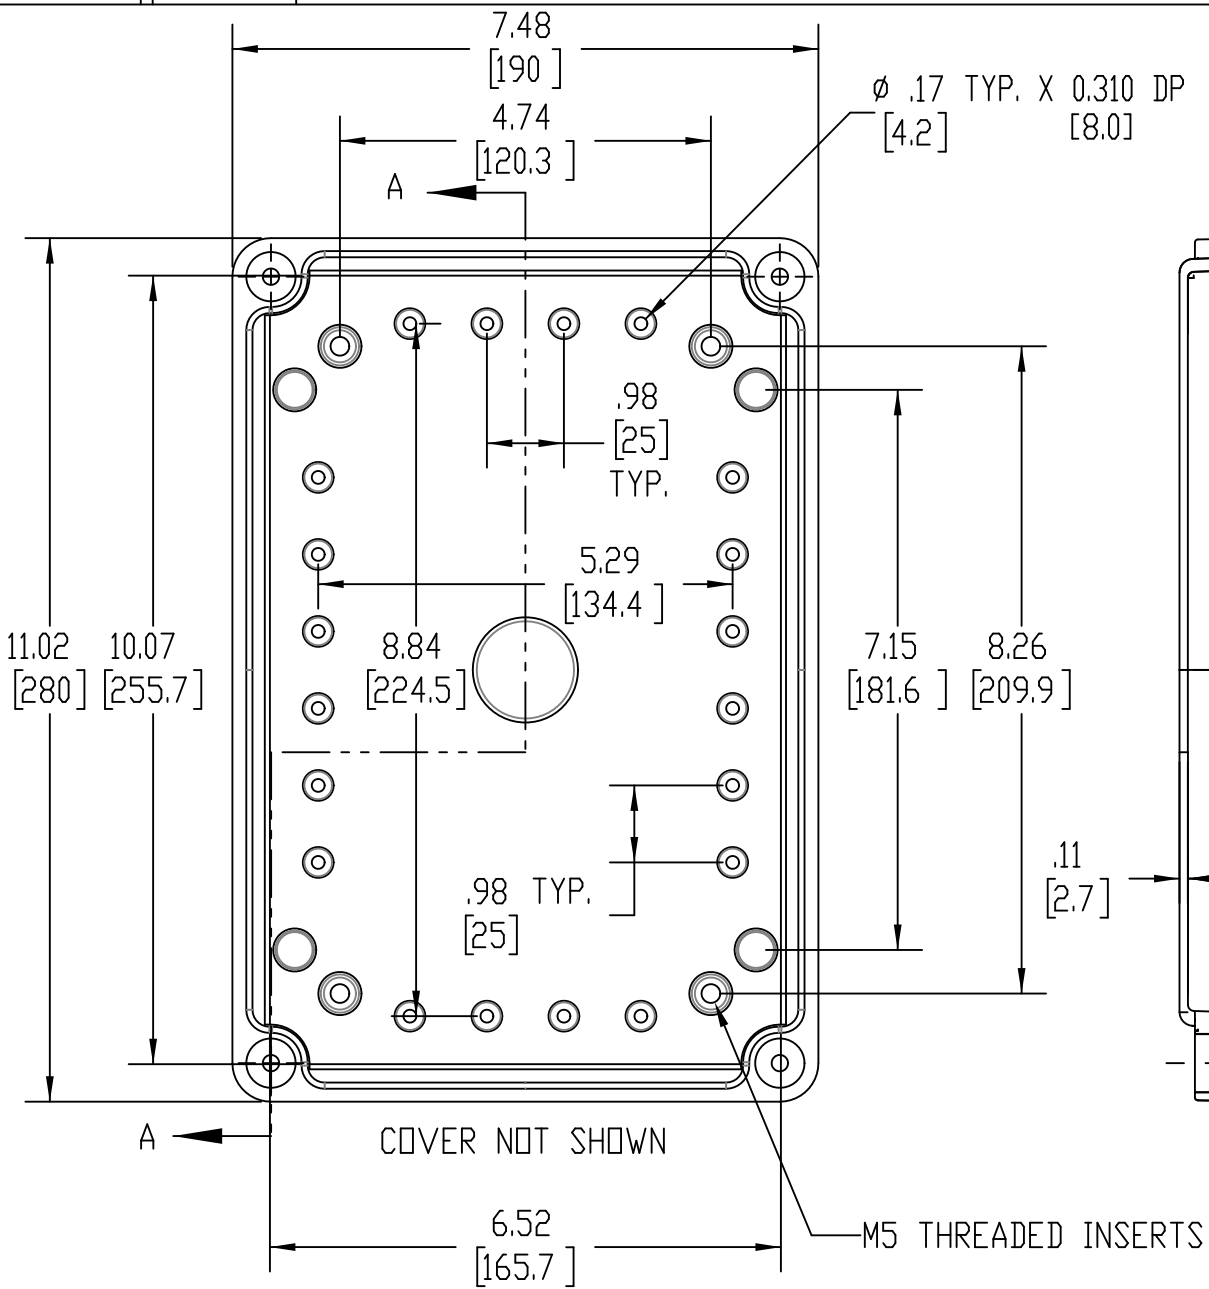

PART NAME

NEMA 4X PLASTIC BOX (PTS SERIES)

PART No.

PTS-25340 & PTS-25340-C

REVISION DATE

2-17-22

DRAWING FOR REFERENCE
WE RESERVE THE RIGHT TO MAKE CHANGES TO OUR
STANDARD PRODUCTS. PLEASE CONSULT WITH BUD INDUSTRIES
PRIOR TO USING THIS DRAWING FOR DESIGN PURPOSE.

- NOTES:
- 1- MATERIAL: BODY - POLYCARBONATE WITH 10% FIBERGLASS
COVER - POLYCARBONATE
 - 2- COLOR: NO SUFFIX - GRAY BODY & GRAY COVER
(-C) SUFFIX - GRAY BODY & CLEAR COVER
 - 3- COVER ATTACHES WITH NON-METALLIC CAPTIVE SCREWS
(ITEMS NOT SHOWN)
 - 4- SUPPLIED WITH FOUR M4 x 10mm LG. PAN HEAD SCREWS
(ITEMS NOT SHOWN)
 - 5- DIMENSIONS ARE INCH [MM]
- OPTIONAL ACCESSORIES:
 STEEL INTERNAL PANEL #PTX-25340
 PLASTIC INTERNAL PANEL #PTX-25340-P
 STEEL EXTERNAL BRACKET #NBX-10922
 PLASTIC EXTERNAL BRACKET #PIX-4117