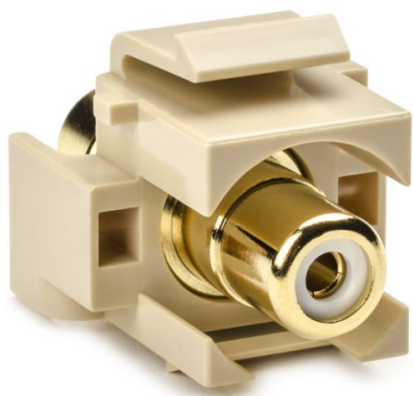

Specification Sheet

Part Number: RCAINSERTW-I

Article Number

854-44263

Type

RCAINSERT

Color

Ivory (IV)

Features & Benefits

- The connector module is a keystone footprint that inserts into HellermannTyton's standard flush wall plates.

Quantity Per

bag

Product Description

HellermannTyton provides modules for various types of connectors. Available in three colors, these modules are adaptable to HellermannTyton faceplates, surface mount boxes and modular panels.

Short Description

RCA Coupler Module With White Stripe, Ivory, 1/pkg

Global Part Name

RCAINSERT

Technical Description

RCA Coupler Module With White Stripe, Ivory

Package Quantity(Imperial)

1