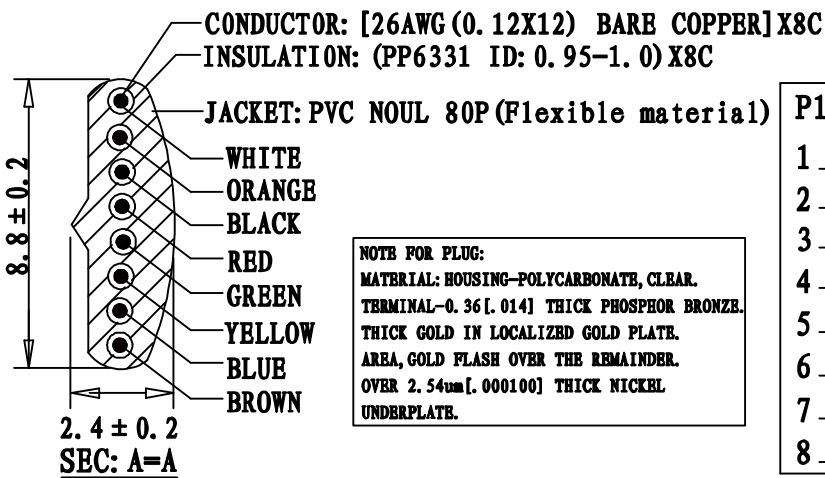

PACKAGE: INDIVIDUAL PE BAG.

P1	P2
1 WHITE	1
2 ORANGE	2
3 BLACK	3
4 RED	4
5 GREEN	5
6 YELLOW	6
7 BLUE	7
8 BROWN	8

PART NO	DRAWING NO	COLOR	RETRACTED LENGTH ("L1")	EXTENDED LENGTH ("L2")
522-26-8800-WH-0005F	A	White	2.14FT-2.46FT	5.0FT-5.75FT
522-26-8800-WH-0007F	B	White	3.12FT-3.44FT	7.0FT-8.05FT
522-26-8800-WH-0010F	C	White	4.76FT-5.08FT	10.0FT-11.5FT
522-26-8800-WH-0012F	D	White	5.25FT-5.57FT	12.0FT-13.8FT
522-26-8800-WH-0014F	E	White	6.07FT-6.39FT	14.0FT-16.1FT
522-26-8800-WH-0025F	F	White	10.34FT-10.66FT	25.0FT-28.75FT

REVISE	VERSION	BASIS	CONTENTS
12-02-20	A/0	T0210A	NEW DRAWING

CnC Tech, LLC	
Industrial Cable and Connector Technology	
DRAWING NO: 671-333	CUSTOMER: L-671
ITEM NO: 8C COILD CORD P+P PLUG	UNIT: mm
DATE: 2012-02-20	ISSUE: (A/0)
DRAWN: _____	QA: _____
SALES DEPT: _____	SALES MANAGER: _____