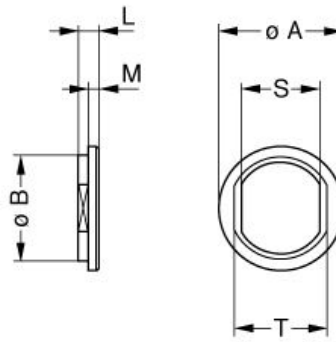

[Catalog](#)

TECHNICAL DETAILS

Mechanics

Shell Style/Model	GRA*: Insulating washer
Keying	No keying
Housing Material	Polyamide, gray
Weight	.06 g

Performance

Configuration
Insulator
Rated Current

Others

LEMO products and services are provided "as is". LEMO makes no warranties or representations with regard to LEMO product & services or use of them, express, implied or statutory, including for accuracy, completeness, or security. The user is fully responsible for his products and applications using LEMO components.

DRAWINGS

No keying

Dimensions

	A	B	L	M	S	T
mm.	10	8.8	1.8	1	6.4	8
in.	0,39	0,35	0,07	0,04	0,25	0,31

RECOMMENDED BY LEMO

Tools

LEMO products and services are provided "as is". LEMO makes no warranties or representations with regard to LEMO product & services or use of them, express, implied or statutory, including for accuracy, completeness, or security. The user is fully responsible for his products and applications using LEMO components.