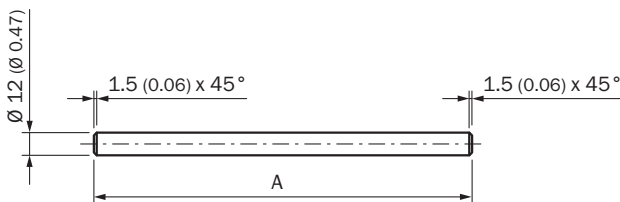

BEF-MS12G-B

SICK
Sensor Intelligence.

Ordering information

Type	Part no.
BEF-MS12G-B	4056055

Other models and accessories → www.sick.com/

Detailed technical data

Technical specifications

Accessory group	Universal bar clamp systems
Material	Steel, zinc coated
Items supplied	Without mounting hardware
Description	Mounting bar, straight, 300 mm, steel

Dimensional drawing (Dimensions in mm (inch))

- ① BEF-MS12G-(N)A: A = 200 mm
- ② BEF-MS12G-(N)B: A = 300 mm

Recommended accessories

Other models and accessories → www.sick.com/

	Brief description	Type	Part no.
Universal bar clamp systems			
	Bar clamp for bar diameter of 12 mm (fixing the mounting rod), Aluminum, 2 screws M6 x 30, 2 spring discs	BEF-RMC-D12	5321878