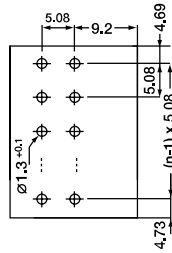

5.08 mm Terminal Blocks

TOP 1.5GS/5.08/90
Single-Level
90° Orientation
Without Test Points