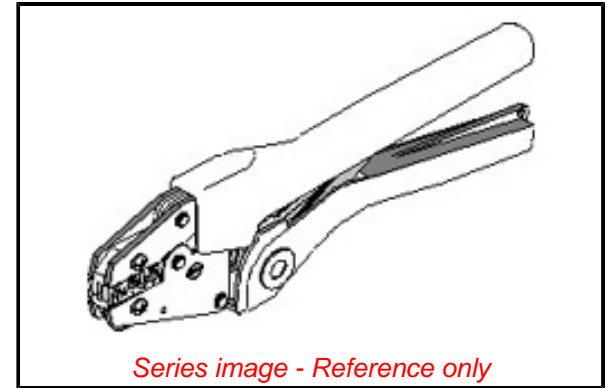

General

Product Family	Application Tooling
Series	207129
Comments	Type RHT
Function	Crimp
Geographic Area	Global
Level of Automation	Manual
More Detailed Tech Information	applicationtooling@molex.com
Overview	Application Tooling
Product Name	Avikrimp, InsulKrimp
Tool Type	Hand Crimp Tool
UPC	822348373314
Warranty Disclaimer	CAUTION: Molex tooling crimp specifications are valid only when used with Molex terminals and tooling manufactured by Molex and sold by Molex or authorized distributors ("Molex Tooling"). When using tooling other than Molex Tooling with Molex specific connector systems listed in our ATS documents, the Molex tooling qualification does not apply and the responsibility for full qualification of the connector system is that of the customer. Molex accepts no liability for connector performance or tooling support where tooling other than Molex Tooling is used or where Molex Tooling is modified.

Material Info

Engineering Number RHT-5766

Reference - Drawing Numbers

Application Tooling Documents
640011900-001, TM-640160065-001, TM-640160065CN-001, TM-640160065DE-001, TM-640160065FR-001, TM-640160065IT-001, TM-640160065JP-001, TM-640160065KR-001, TM-640160065MY-001, TM-640160065PL-001, TM-640160065RU-001, TM-640160065SK-001, TM-640160065SP-001, TM-640160065TH-001, TM-640160065TW-001, TM-640160065VN-001

Series image - Reference only

EU ELV

Not Relevant

EU RoHS

Not Reviewed

REACH SVHC

Not Contained Per - ED/30/2017 (7 July 2017)

Halogen-Free

Status

Not Relevant

For more information, please visit [Contact US](#)

China ROHS

ELV

RoHS Phthalates

China RoHS

Not Relevant

Not Relevant

Not Contained

Search Parts in this Series

[207129 Series](#)

Use With

Loose Piece Terminals

Application Tooling | [FAQ](#)

Description

Product #

InsulKrimp Star Ring Tongue Terminal for 14-16 AWG Wire, Stud Size 6 (M3.5)	190750013
InsulKrimp Star Ring Tongue Terminal for 14-16 AWG Wire, Stud Size 8 (M4)	190750015
InsulKrimp Star Ring Tongue Terminal for 14-16 AWG Wire, Stud Size 10 (M5)	190750017
InsulKrimp Steel Star Ring Tongue Terminal for 14-16 AWG Wire, Stud Size 6 (M3.5)	190750019