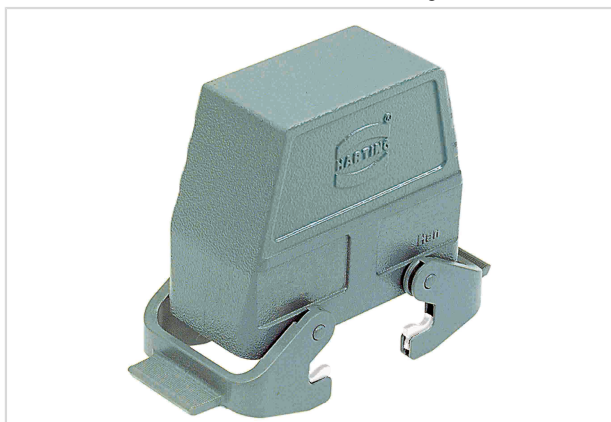

## Han B Hood Side Entry 2 Levers PG 21

Image is for illustration purposes only. Please refer to product description.

Part number	09 30 024 0530
Specification	Han B Hood Side Entry 2 Levers PG 21
HARTING eCatalogue	<a href="https://b2b.harting.com/09300240530">https://b2b.harting.com/09300240530</a>

### Identification

Category	Hoods/Housings
Series of hoods/housings	Han <sup>®</sup> B
Type of hood/housing	Hood
Type	High construction

### Version

Size	24 B
Version	Side entry
Cable entry	1x Pg 21
Locking type	Double locking lever (on the hood)
Han-Easy Lock <sup>®</sup>	Yes
Field of application	Standard hoods/housings for industrial connectors