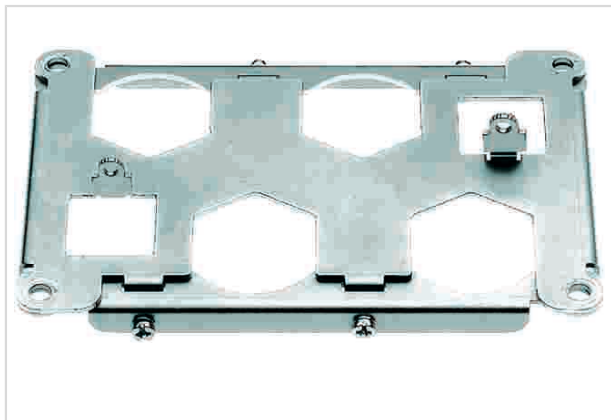

## Han 48HPR frame for 4XHC350 for housing

Image is for illustration purposes only. Please refer to product description.

Part number	09 40 048 9810
Specification	Han 48HPR frame for 4XHC350 for housing
HARTING eCatalogue	<a href="https://b2b.harting.com/09400489810">https://b2b.harting.com/09400489810</a>

### Identification

Category	Accessories
Series of hoods/housings	Han <sup>®</sup> HPR
Type of accessory	Frame
Description of the accessory	for male inserts 4x HC 350 contacts + 2x Han <sup>®</sup> Q 5/0

### Version

Gender	Male
Size	48 HPR