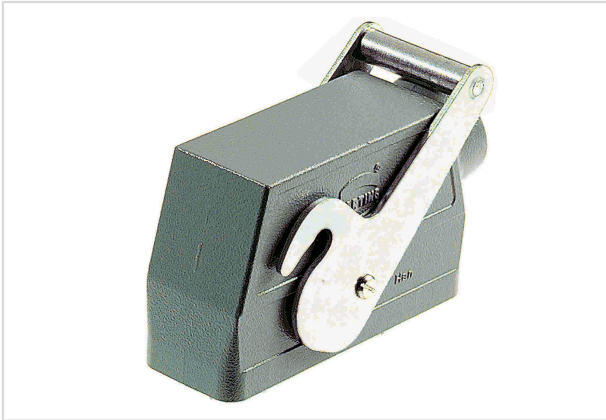

## Han 16B-GS-ZV-29

Image is for illustration purposes only. Please refer to product description.

Part number	09 30 016 0581
Specification	Han 16B-GS-ZV-29
HARTING eCatalogue	<a href="https://b2b.harting.com/09300160581">https://b2b.harting.com/09300160581</a>

### Identification

Category	Hoods/Housings
Series of hoods/housings	Han <sup>®</sup> B
Type of hood/housing	Hood
Type	High construction

### Version

Size	16 B
Version	Side entry
Cable entry	1x Pg 29
Locking type	Central locking lever (on the hood)
Field of application	Standard hoods/housings for industrial connectors

### Material properties

Material (hood/housing)	Aluminium die-cast
Surface (hood/housing)	Powder-coated
Colour (hood/housing)	RAL 7037 (dust grey)
Material (locking)	Stainless steel

Pushing Performance