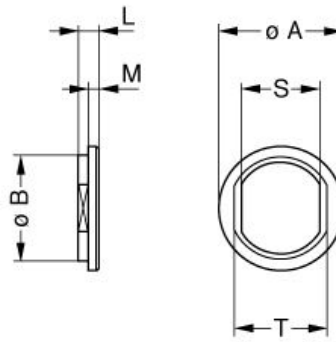

[Catalog](#)

TECHNICAL DETAILS

Mechanics

Shell Style/Model	GRA*: Insulating washer
Keying	No keying
Housing Material	Polyamide, green
Weight	.06 g

Performance

Configuration
Insulator
Rated Current

Others

LEMO products and services are provided "as is". LEMO makes no warranties or representations with regard to LEMO product & services or use of them, express, implied or statutory, including for accuracy, completeness, or security. The user is fully responsible for his products and applications using LEMO components.

DRAWINGS

No keying

Dimensions

	A	B	L	M	S	T
mm.	10	8.8	1.8	1	6.4	8
in.	0,39	0,35	0,07	0,04	0,25	0,31

RECOMMENDED BY LEMO

Tools

LEMO products and services are provided "as is". LEMO makes no warranties or representations with regard to LEMO product & services or use of them, express, implied or statutory, including for accuracy, completeness, or security. The user is fully responsible for his products and applications using LEMO components.