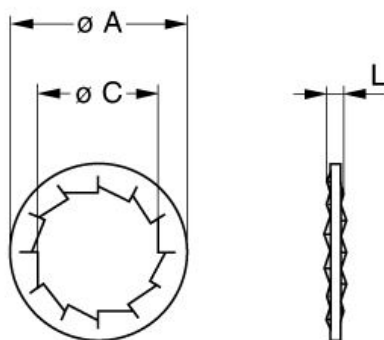

[Catalog](#)

TECHNICAL DETAILS

Mechanics

Shell Style/Model GBA*: Locking washer
Keying No keying
Housing Material Bronze (nickel plated [SAE AMS QQ N 290]) washer
Weight .45 g

Performance

Configuration
Insulator
Rated Current 12 Amps

Specifications

Cable type: RG 178 B/U, RG 196 A/U, RG 188 A/U, RG 316 B/U, RG 174 A/U, HF-2114, RG 122 /U

Others

Temp (min / max): -55° C / +250° C
Humidity (max): <=95% [at 60 deg C / 140 F]
Vibration: 15 g [10 Hz - 2000 Hz]
Shock Resistance: 100 g [6 ms]
Climatical Category: 50/175/21

Shielding (min): 75 dB (10 MHz)
Shielding (min): 40 dB (1 GHz)
12NC part number: 4022.438.33399

DRAWINGS

No keying

Dimensions

	A	C	L
mm.	16	12.1	1
in.	0,63	0,48	0,04

RECOMMENDED BY LEMO

Tools

LEMO products and services are provided "as is". LEMO makes no warranties or representations with regard to LEMO product & services or use of them, express, implied or statutory, including for accuracy, completeness, or security. The user is fully responsible for his products and applications using LEMO components.