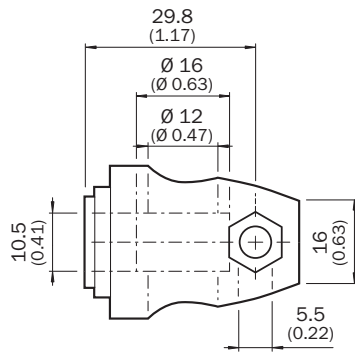

Detailed technical data

Technical specifications

| | |
|------------------------|--------------------------------------------------------------------------------|
| Accessory group | Universal bar clamp systems |
| Material | Stainless steel 1.4571 (sheet), Stainless steel 1.4408 (clamp) |
| Items supplied | Universal clamp (5322626), mounting hardware |
| Description | Plate N05N for universal clamp bracket, M12 |
| Usable for | IMA IMF M12 round sensors UC4 V12-2 MultiV MultiLine W4-3 |

Dimensional drawing (Dimensions in mm (inch))

BEF-KHS-KH3

Recommended accessories

Other models and accessories → www.sick.com/

| | Brief description | Type | Part no. |
|-----------------------------------------------------------------------------------|--------------------------------------------------------------------------------------------------------------------------------------------|--------------|----------|
| Universal bar clamp systems | | | |
|  | Universal clamp bracket for mounting bars with 12 mm diameter, Stainless steel V4A, without mounting hardware | BEF-KHS-KH3N | 5322627 |
|  | Ring to connect two bar clamps 12 mm (bar clamp 5322627), Stainless steel 1.4404, Ring to connect two bar clamps (bar clamps not included) | BEF-KHS-VRN | 4075320 |
|  | Mounting bar, straight, 300 mm, stainless steel, Stainless steel (1.4571) | BEF-MS12G-NB | 4058915 |
|  | Bar clamp for bar diameter of 12 mm (fixing the mounting rod), Aluminum, 2 screws M6 x 30, 2 spring discs | BEF-RMC-D12 | 5321878 |