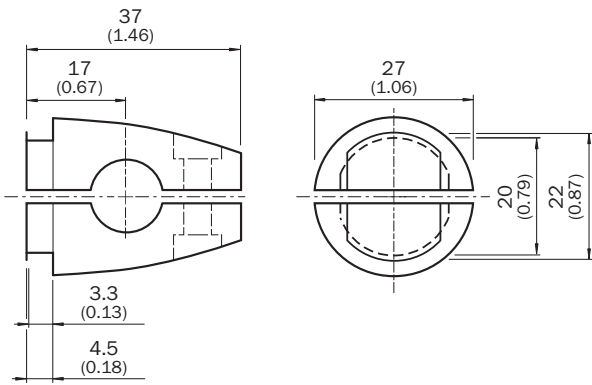

Detailed technical data

Technical specifications

| | |
|------------------------|--------------------------------------------------------------------------------|
| Accessory group | Universal bar clamp systems |
| Material | Stainless steel 1.4571 (sheet), Stainless steel 1.4408 (clamp) |
| Items supplied | Universal clamp (5322626), mounting hardware |
| Description | Plate N05N for universal clamp bracket, M12 |
| Usable for | IMA IMF M12 round sensors UC4 V12-2 MultiV MultiLine W4-3 |

Dimensional drawing (Dimensions in mm (inch))

BEF-KHS-KH3

Recommended accessories

Other models and accessories → www.sick.com/

| | Brief description | Type | Part no. |
|-----------------------------------------------------------------------------------|--------------------------------------------------------------------------------------------------------------------------------------------|--------------|----------|
| Universal bar clamp systems | | | |
|  | Universal clamp bracket for mounting bars with 12 mm diameter, Stainless steel V4A, without mounting hardware | BEF-KHS-KH3N | 5322627 |
|  | Ring to connect two bar clamps 12 mm (bar clamp 5322627), Stainless steel 1.4404, Ring to connect two bar clamps (bar clamps not included) | BEF-KHS-VRN | 4075320 |
|  | Mounting bar, straight, 300 mm, stainless steel, Stainless steel (1.4571) | BEF-MS12G-NB | 4058915 |
|  | Bar clamp for bar diameter of 12 mm (fixing the mounting rod), Aluminum, 2 screws M6 x 30, 2 spring discs | BEF-RMC-D12 | 5321878 |