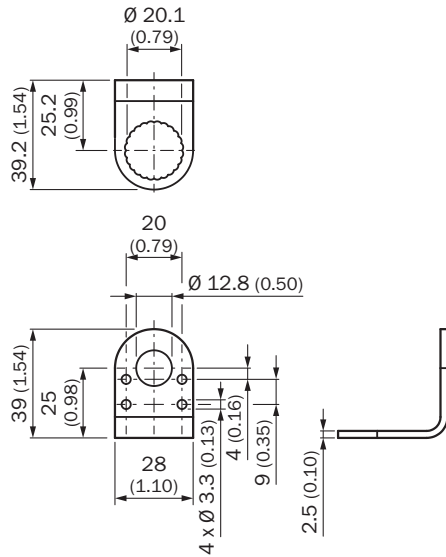

BEF-KHS-N05N

SICK
Sensor Intelligence.

Ordering information

| Type | Part no. |
|--------------|----------|
| BEF-KHS-N05N | 2051621 |

Included in delivery: BEF-KHS-KH3 (1)

Other models and accessories → www.sick.com/

Detailed technical data

Technical specifications

| | |
|------------------------|--------------------------------------------------------------------------------|
| Accessory group | Universal bar clamp systems |
| Material | Stainless steel 1.4571 (sheet), Stainless steel 1.4408 (clamp) |
| Items supplied | Universal clamp (5322626), mounting hardware |
| Description | Plate N05N for universal clamp bracket, M12 |
| Usable for | IMA IMF M12 round sensors UC4 V12-2 MultiV MultiLine W4-3 |

Dimensional drawing (Dimensions in mm (inch))

BEF-KHS-KH3

Recommended accessories

Other models and accessories → www.sick.com/

| | Brief description | Type | Part no. |
|-----------------------------------------------------------------------------------|--------------------------------------------------------------------------------------------------------------------------------------------|--------------|----------|
| Universal bar clamp systems | | | |
|  | Universal clamp bracket for mounting bars with 12 mm diameter, Stainless steel V4A, without mounting hardware | BEF-KHS-KH3N | 5322627 |
|  | Ring to connect two bar clamps 12 mm (bar clamp 5322627), Stainless steel 1.4404, Ring to connect two bar clamps (bar clamps not included) | BEF-KHS-VRN | 4075320 |
|  | Mounting bar, straight, 300 mm, stainless steel, Stainless steel (1.4571) | BEF-MS12G-NB | 4058915 |
|  | Bar clamp for bar diameter of 12 mm (fixing the mounting rod), Aluminum, 2 screws M6 x 30, 2 spring discs | BEF-RMC-D12 | 5321878 |