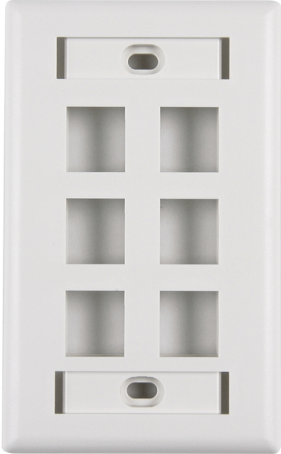

Specification Sheet

Part Number: FPISIX-FW

Smooth finish, flush mount faceplate enables quick and easy installations
Plastic windows provide identification and also cover up the mounting screws

All faceplates come with color-matched mounting screws for a cleaner appearance

Single Gang 6 Port Faceplate With ID Windows, ABS 94V-0, Office White, 1/pkg

Article Number	854-39262
Type	FPISIX
Color	Office White (OEWH)
Quantity Per	bag

Product Description

HellermannTyton standard faceplates are easily configured, allowing for additions, deletions or changes to connections. This smooth finish, flush mount faceplate enables quick and easy installations. Offered in single gang and dual gang styles, HellermannTyton standard faceplates are offered in 1, 2, 3, 4, 6 and 12 port configurations. HellermannTyton's line of adhesive labels can be used for identification. All faceplates come with color-matched mounting screws.

Short Description	Single Gang 6 Port Faceplate With ID Windows, ABS 94V-0, Office White, 1/pkg
Global Part Name	FPISIX
Technical Description	Single Gang 6 Port Faceplate With ID Windows, Office White
Port Count	6
Variant	ID Window
Material	Acrylonitrile Butadiene Styrene (ABS94V-0)
Material Shortcut	ABS94V-0
UL Listed (US and Canada)	Yes
UL Listed (US)	Yes
Package Quantity (Imperial)	1
Package Quantity (Metric)	1
Customs Number	3925900000