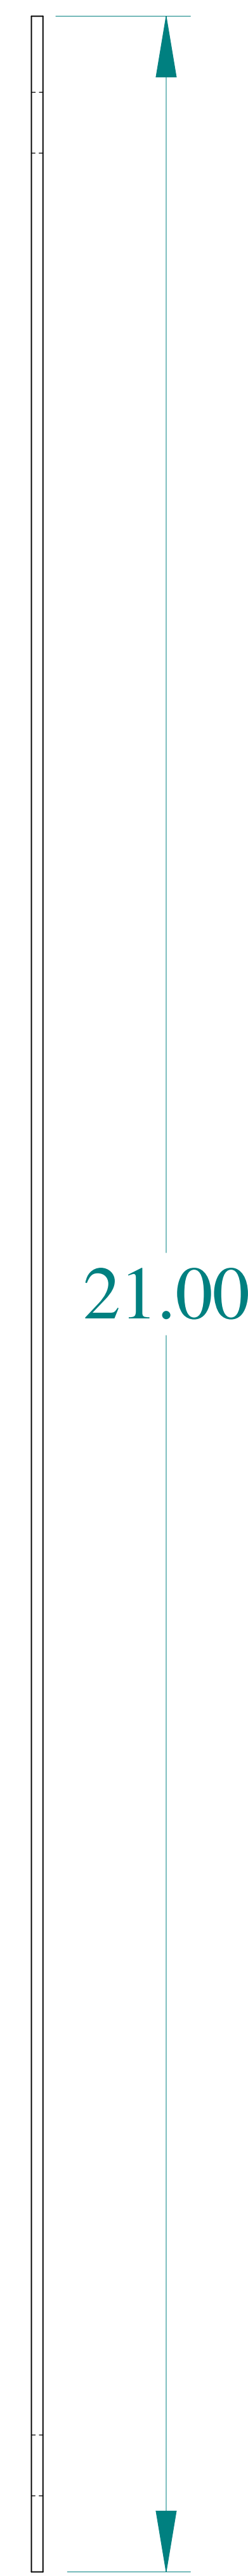

TOP VIEW

FRONT VIEW

SIDE VIEW

SIDE VIEW

ISOMETRIC VIEW

Data subject to change without notice.

Part # : 18G2113

Date : Feb 6, 2020

[Link:www.hammfg.com/18G2113](http://www.hammfg.com/18G2113)