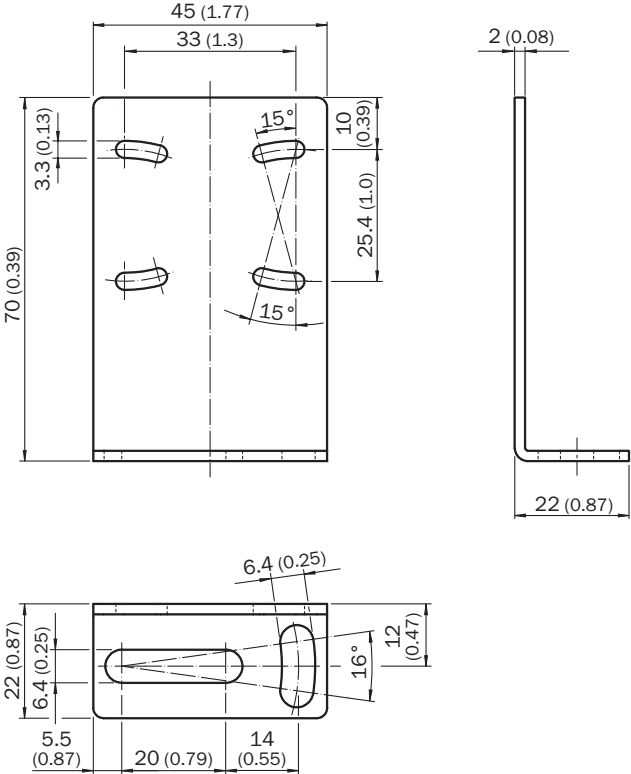

## Ordering information

Type	Part no.
BEF-WN-G6	2062909

Other models and accessories → [www.sick.com/](http://www.sick.com/)

## Detailed technical data

### Technical specifications

<b>Accessory group</b>	Mounting brackets and plates
<b>Accessory family</b>	Mounting brackets
<b>Suitable for</b>	G6
<b>Material</b>	Stainless steel (1.4301)

Dimensional drawing (Dimensions in mm (inch))