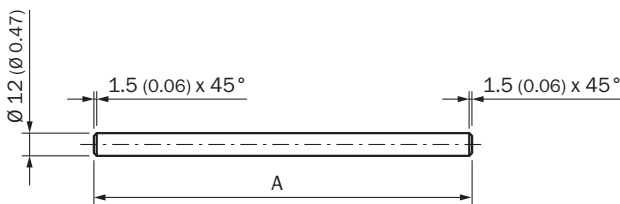

BEF-MS12G-NA

SICK
Sensor Intelligence.

Ordering information

Type	Part no.
BEF-MS12G-NA	4058914

Other models and accessories → www.sick.com/

Detailed technical data

Technical specifications

Accessory group	Universal bar clamp systems
Material	Stainless steel (1.4571)
Description	Mounting bar, straight, 200 mm, stainless steel

Dimensional drawing (Dimensions in mm (inch))

- ① BEF-MS12G-(N)A: A = 200 mm
- ② BEF-MS12G-(N)B: A = 300 mm

Recommended accessories

Other models and accessories → www.sick.com/

	Brief description	Type	Part no.
Universal bar clamp systems			
	Bar clamp for bar diameter of 12 mm (fixing the mounting rod), Aluminum, 2 screws M6 x 30, 2 spring discs	BEF-RMC-D12	5321878