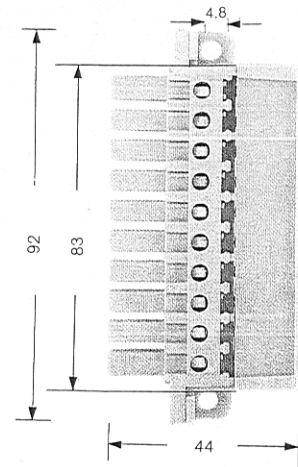

STW 2/10 TS

Angled connector for mounting onto rail

STW 2/20

STV 2/10 F

For 6.3 tab connectors

Type	Cat. No.	Qty.	Type	Cat. No.	Qty.	Type	Cat. No.	Qty.
STW 2/10 S/B TS complete	157082	10	STW 2/20/C S/B TS ZE	029166	5	Printed sockets		
STV 2/10 S corresponding plug	064506	10	Two 10-pole plugs with strain relief			STV 2/10 FB SET 1-10	037876	5
STW 2/10 B TS socket	130436	10	STW 2/20/C S/B TS ZE RH	156878	5	STV 2/10 FB SET 11-20	046656	5
			Two 10-pole plugs with strain relief and fixing hook			STV 2/10 FB SET 21-30	046676	5
			STW 2/20/D S/B TS ZE	126836	5	STV 2/10 FB SET 31-40	046686	5
			One 20-pole plug without strain relief			STV 2/10 FB SET 41-50	046696	5
			STW 2/20/E S/B TS	126866	5			
			One 20-pole plug without strain relief			Corresponding plug		
			STW 2/20/4 S/B TS	128156	5	STV 2/10 S	064546	50
			Two 10-pole plugs without strain relief					