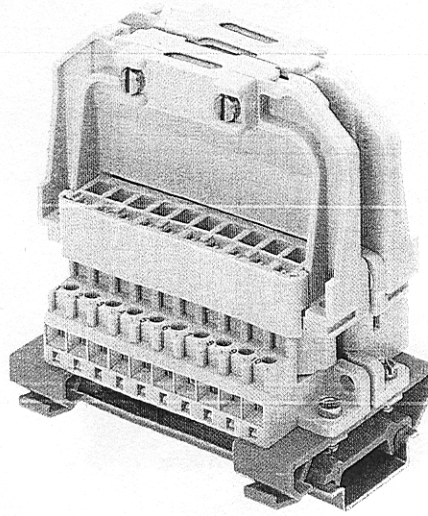

STW 2/10 TS

Angled connector for mounting onto rail

STW 2/20

STV 2/10 F

For 6.3 tab connectors

Type	Cat. No.	Qty.	Type	Cat. No.	Qty.	Type	Cat. No.	Qty.
STW 2/10 S/B TS complete	157082	10	STW 2/20/C S/B TS ZE	029166	5	Printed sockets		
STV 2/10 S corresponding plug	064506	10	Two 10-pole plugs with strain relief			STV 2/10 FB SET 1-10	037876	5
STW 2/10 B TS socket	130436	10	STW 2/20/C S/B TS ZE RH	156878	5	STV 2/10 FB SET 11-20	046656	5
			Two 10-pole plugs with strain relief and fixing hook			STV 2/10 FB SET 21-30	046676	5
			STW 2/20/D S/B TS ZE	126836	5	STV 2/10 FB SET 31-40	046686	5
			One 20-pole plug without strain relief			STV 2/10 FB SET 41-50	046696	5
			STW 2/20/E S/B TS	126866	5			
			One 20-pole plug without strain relief			Corresponding plug		
			STW 2/20/4 S/B TS	128156	5	STV 2/10 S	064546	50
			Two 10-pole plugs without strain relief					