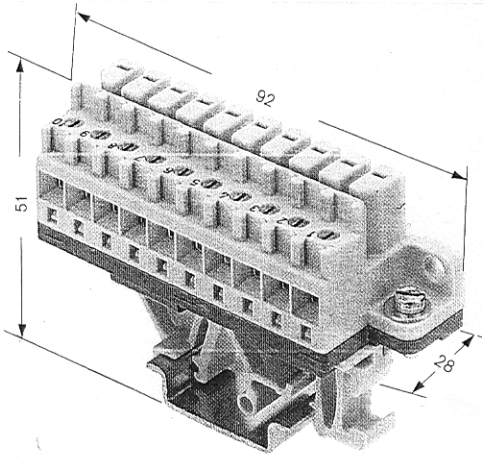

STW 2/10 TS

Angled connector for mounting onto rail

STW 2/20

STV 2/10 F

For 6.3 tab connectors

Type	Cat. No.	Qty.	Type	Cat. No.	Qty.	Type	Cat. No.	Qty.
STW 2/10 S/B TS complete	157082	10	STW 2/20/C S/B TS ZE	029166	5	Printed sockets		
STV 2/10 S corresponding plug	064506	10	Two 10-pole plugs with strain relief			STV 2/10 FB SET 1-10	037876	5
STW 2/10 B TS socket	130436	10	STW 2/20/C S/B TS ZE RH	156878	5	STV 2/10 FB SET 11-20	046656	5
			Two 10-pole plugs with strain relief and fixing hook			STV 2/10 FB SET 21-30	046676	5
			STW 2/20/D S/B TS ZE	126836	5	STV 2/10 FB SET 31-40	046686	5
			One 20-pole plug without strain relief			STV 2/10 FB SET 41-50	046696	5
			STW 2/20/E S/B TS	126866	5			
			One 20-pole plug without strain relief			Corresponding plug		
			STW 2/20/4 S/B TS	128156	5	STV 2/10 S	064546	50
			Two 10-pole plugs without strain relief					