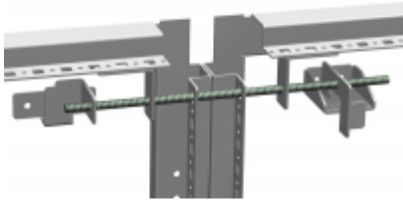

## Interlock Kit *HMEIK Series*

- Master Interlock Kit- required for master door in system
- Slave Interlock Kit- required for each slave door to be interlocked with master door
- Rod connector kit- required for connecting to slave kit
- Clear zinc plated
- All kits maintain UL/CSA Type 12 approvals

Part Number	Description
HMIK	Master Interlock Kit
HSIK	Slave Interlock Kit
HSCRD	Rod Connector kit 600-1200 wide

Ordering Guide Common assemblies	Required
Single Door (Master Right or left) to Single door Cabinet	Master Interlock Kit
Single Door (Master right) to Double door Cabinet	Master Interlock Kit
Single Door (Master left) to Double door cabinet	Master Interlock Kit + Rod Connector Kit
Double Door (Master Right or Left) to Double door Cabinet	Master Interlock Kit + Rod Connector Kit
Any Additional cabinets to any of the above configurations	Slave + Rod Connector kit