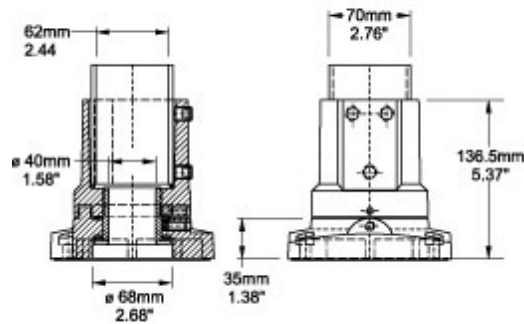

Quality Products. Service Excellence.

Tara Plus Rotating Base 70 TPSSRB70 Series

- For use with 70 mm tube.
- Compatible with all vertical and horizontal configurations.
- Compatible with tube up or tube down configurations.
- Die-cast Aluminum G Al Si 12.
- Rotates 300°.
- Integrated movement stop.
- Service free bearings.

Hole Pattern

Front Section

End View

TopView

Part No. R149-005-001

Data subject to change without notice