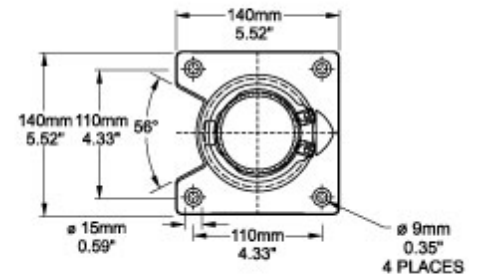

Quality Products. Service Excellence.

Tara Plus Rotating Base 70 TPSSRB70 Series

- For use with 70 mm tube.
- Compatible with all vertical and horizontal configurations.
- Compatible with tube up or tube down configurations.
- Die-cast Aluminum G Al Si 12.
- Rotates 300°.
- Integrated movement stop.
- Service free bearings.

Hole Pattern

Front Section

End View

TopView

Part No. R149-005-001

Data subject to change without notice