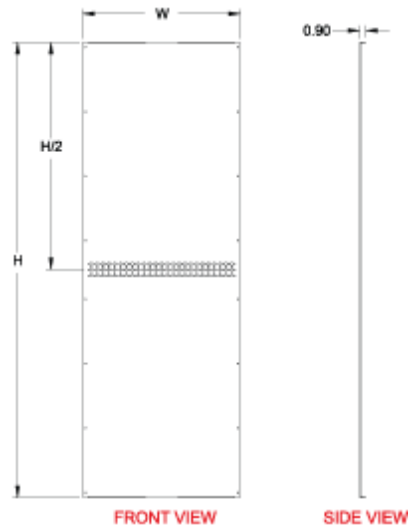

Quality Products. Service Excellence.

Side Mounting Inner Panels *HMESIP Series*

- Sold individually
- Formed 14 gauge galvanized steel unpainted
- Mounts directly to frame
- Can be used in combination with depth grid straps (top and bottom)
- Allows installation of 19" mounting rails including center support
- Reduced height may allow cable pass through on ganged cabinets

Part No.	Overall		For use with Cabinet	
	H	W	H	D
HSIP145	1143	375	1400	500
HSIP146	1143	475	1400	600
HSIP148	1143	675	1400	800
HSIP165	1343	375	1600	500
HSIP166	1343	475	1600	600
HSIP168	1343	675	1600	800
HSIP184	1543	275	1800	400
HSIP185	1543	375	1800	500
HSIP186	1543	475	1800	600
HSIP188	1573	675	1800	800
HSIP204	1743	275	2000	400
HSIP205	1743	375	2000	500
HSIP206	1743	475	2000	600
HSIP208	1743	675	2000	800
HSIP225	1943	375	2200	500
HSIP226	1943	475	2200	600
HSIP228	1943	675	2200	800