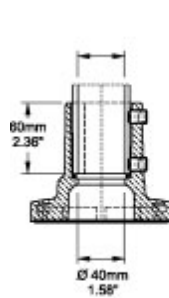

## Tara Plus Base 48 TPSSB48 Series

- For use with 48mm round tube.
- Not for use with any horizontal configurations.
- Compatible with tube up or tube down configurations.
- Die-cast Aluminum G Al Si 12.
- No rotation.

**Front Section of Base**

**End View**

**Top View**

**Hole Pattern**

Part No. **R149-030-000**

Data subject to change without notice