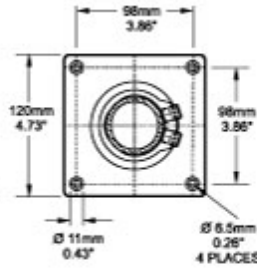

## Tara Plus Base 48 TPSSB48 Series

- For use with 48mm round tube.
- Not for use with any horizontal configurations.
- Compatible with tube up or tube down configurations.
- Die-cast Aluminum G Al Si 12.
- No rotation.

**Front Section of Base**

**End View**

**Top View**

**Hole Pattern**

Part No. **R149-030-000**

Data subject to change without notice