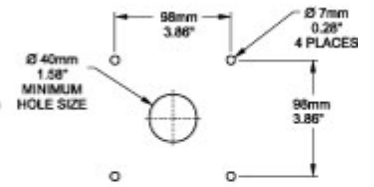

## Tara Plus Base 48 TPSSB48 Series

- For use with 48mm round tube.
- Not for use with any horizontal configurations.
- Compatible with tube up or tube down configurations.
- Die-cast Aluminum G Al Si 12.
- No rotation.

**Front Section of Base**

**End View**

**Top View**

**Hole Pattern**

Part No. **R149-030-000**

Data subject to change without notice