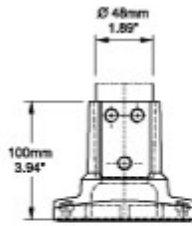

## Tara Plus Base 48 TPSSB48 Series

- For use with 48mm round tube.
- Not for use with any horizontal configurations.
- Compatible with tube up or tube down configurations.
- Die-cast Aluminum G Al Si 12.
- No rotation.

**Front Section of Base**

**End View**

**Top View**

**Hole Pattern**

Part No. **R149-030-000**

Data subject to change without notice