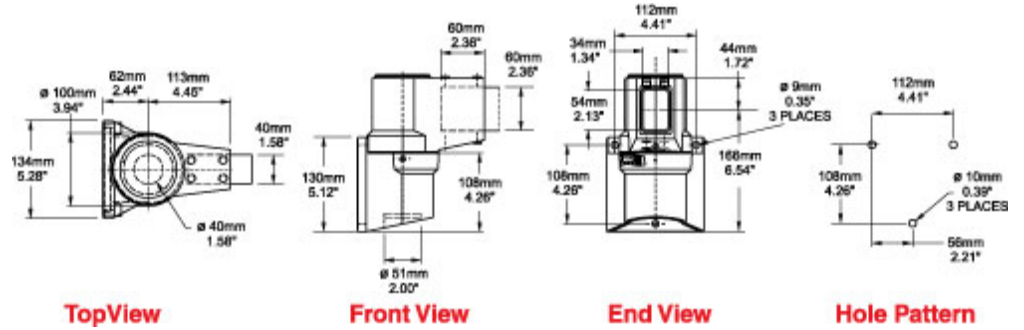

Quality Products. Service Excellence.

Tara Plus Wall Joint TPSSWJ Series

- Accepts 60x40mm rectangular tube perpendicular to its mounting surface.
- Die-cast Aluminum G Al Si 12.
- Rotates 186°.
- Accessible from the top.