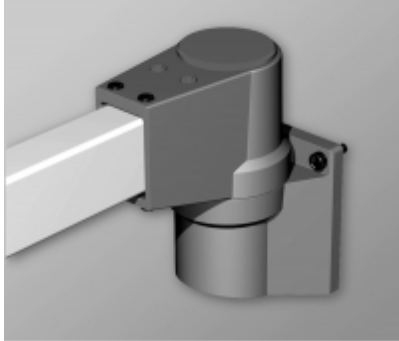

Quality Products. Service Excellence.

Tara Plus Wall Joint TPSSWJ Series

- Accepts 60x40mm rectangular tube perpendicular to its mounting surface.
- Die-cast Aluminum G Al Si 12.
- Rotates 186°.
- Accessible from the top.