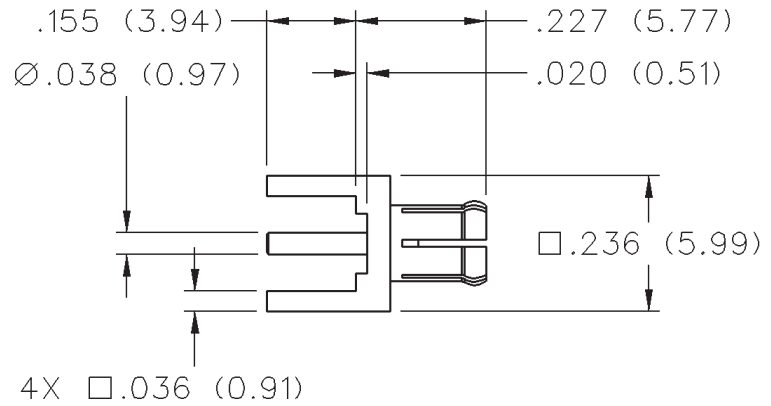

MCX 50 Ohm Straight Plug Receptacle - Low Profile

INCHES (MILLIMETERS)
CUSTOMER DRAWINGS AVAILABLE UPON REQUEST

GOLD PLATED	NICKEL PLATED
133-3801-211	133-3801-216

Mounting hole layout