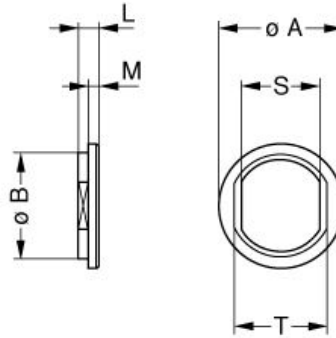

[Catalog](#)

TECHNICAL DETAILS

Mechanics

Shell Style/Model	GRA*: Insulating washer
Keying	No keying
Housing Material	Polyamide, blue
Weight	.13 g

Performance

Configuration
Insulator
Rated Current

Others

Temp (min / max):	-50° C / +90° C
Humidity (max):	<=95% [at 60 deg C / 140 F]
Vibration:	15 g [10 Hz - 2000 Hz]
Shock Resistance:	100 g [6 ms]
Climatical Category:	50/175/21

Shielding (min): 75 dB (10 MHz)
Shielding (min): 40 dB (1 GHz)

DRAWINGS

No keying

Dimensions

	A	B	L	M	S	T
mm.	16	13.8	1.8	1	10.6	12.2
in.	0,63	0,54	0,07	0,04	0,42	0,48

RECOMMENDED BY LEMO

Tools

LEMO products and services are provided "as is". LEMO makes no warranties or representations with regard to LEMO product & services or use of them, express, implied or statutory, including for accuracy, completeness, or security. The user is fully responsible for his products and applications using LEMO components.