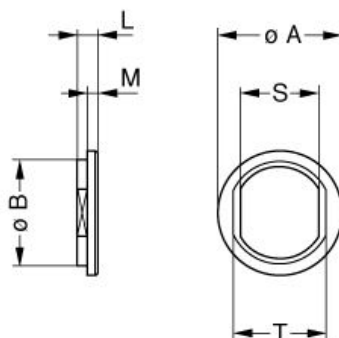

SUMMARY

Wires

Image is for illustrative purpose only

Series	2S
Termination type	No contacts / Accessory
IP rating	0
AWG wire size	0.00 - 0.00
Cable Ø	0.00 - 0.00 mm
Status	active

Download

[Request a quote](#)

[Catalog](#)

TECHNICAL DETAILS

Mechanics

Shell Style/Model	GRA*: Insulating washer
Keying	No keying
Housing Material	Polyamide, red
Weight	.31 g

Performance

Configuration
Insulator
Rated Current

Others

Temp (min / max):	-50° C / +90° C
Humidity (max):	<=95% [at 60 deg C / 140 F]
Vibration:	15 g [10 Hz - 2000 Hz]
Shock Resistance:	100 g [6 ms]
Climatical Category:	50/175/21

Shielding (min): 75 dB (10 MHz)
Shielding (min): 40 dB (1 GHz)

DRAWINGS

No keying

Dimensions

	A	B	L	M	S	T
mm.	21.1	17.9	2.3	1.3	13.6	16.2
in.	0,83	0,70	0,09	0,05	0,54	0,64

RECOMMENDED BY LEMO

Tools

LEMO products and services are provided "as is". LEMO makes no warranties or representations with regard to LEMO product & services or use of them, express, implied or statutory, including for accuracy, completeness, or security. The user is fully responsible for his products and applications using LEMO components.