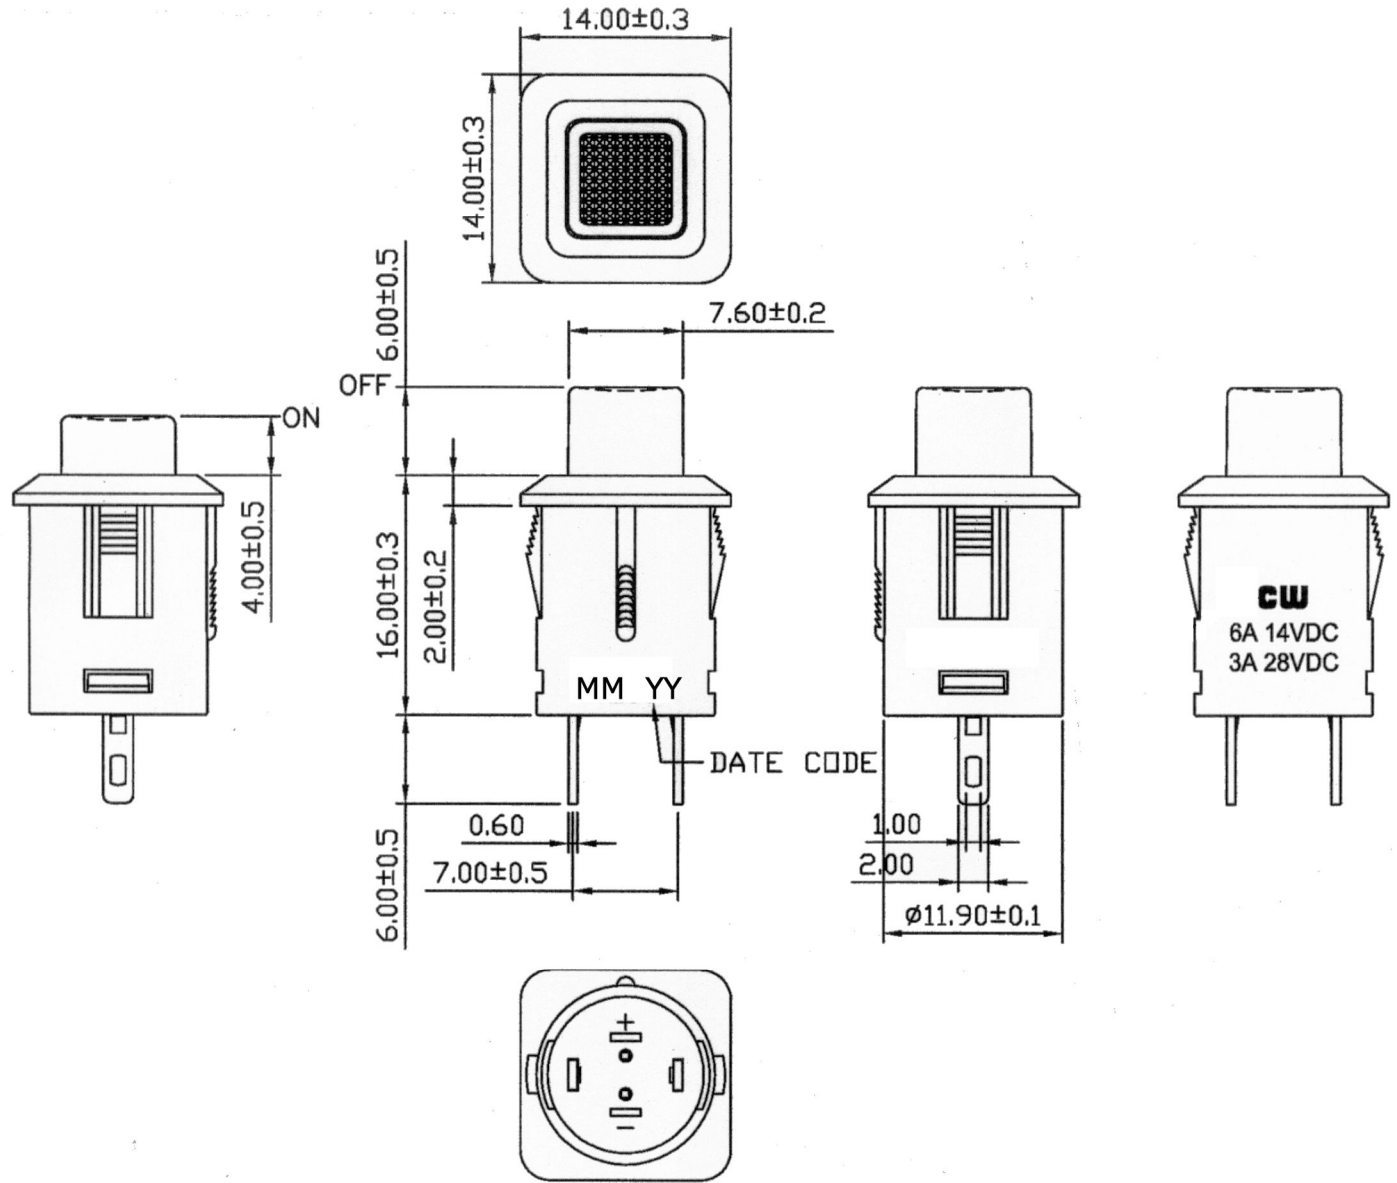

Rating	6A 14V DC, 3A 28V DC		<p>SPST ON - OFF</p>
Contact Resistance	50m ohm max.		
Insulation Resistance	DC 500V 100M ohm min.		
Dielectric Strength	AC 1500V 1 minute		
Operating Temperature	- 0° C ~ 55° C		

Cut-Out 0.7 ~ 3.0 mm thk.

BASE COLOR: Black
 BUTTON COLOR: Black

RoHS Compliant

<p>CW INDUSTRIES Southampton, Pa. 18966 Tel 215.355.7080/www.cwind.com</p>	Date Drawn: 12/24/09	Rev. 0	Unit: mm	Checked By: G. Guld
	Title: PUSH BUTTON SWITCH		CW P/N: GPB554B05BB	