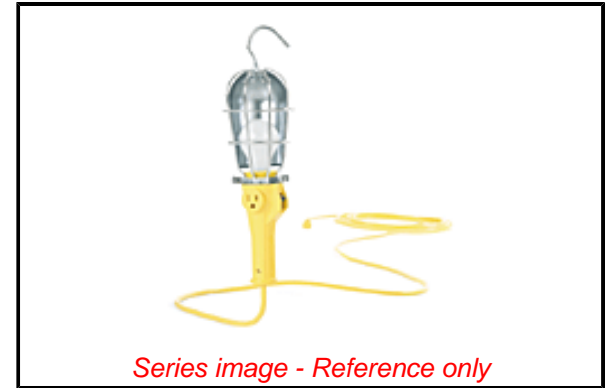

PLEASE CHECK WWW.MOLEX.COM FOR LATEST PART INFORMATION

Part Number: [1301020254](#)
Status: **Active**
Overview: [Hand Lamps](#)
Description: Safeway Phenolic Hand Lamp with 100W, Screw Release Guard with Reflector, with Switch, Cord Type 16/3 SJTOW, Cord Length 15.24m (50.0')

Documents:

[Brochure \(PDF\)](#) [RoHS Certificate of Compliance \(PDF\)](#)

Agency Certification

CSA LR85374

General

Product Family Portable Lighting
 Series [130102](#)
 NEMA Configuration NEMA 5-15
 Outlet None
 Overview [Hand Lamps](#)
 Product Name Safety Yellow
 Type Hand Lamps
 UPC 78678879525

Physical

Cord Length - Primary 15.24m (50.0')
 Cord Length - Secondary N/A
 Depth 101.60mm (4.000")
 Duty Commercial
 Guard Included Yes
 Guard Type Reflector, Screw Release
 Height 381.00mm (15.000")
 Length N/A
 Material - Guard #8 Gauge Zinc-plated Steel
 Mounting Style Hand Held
 Packaging Type Carton
 Socket Construction N/A

Electrical

Bulb Type Incandescent
 Cord Type - Primary 16/3 SJTOW
 Lamp Type A21
 Lamp Wattage - Maximum 100W
 Lumens 1000
 On/Off Switch Yes
 Voltage (Fixture) - Maximum 240V

Material Info

Engineering Number 271SB163