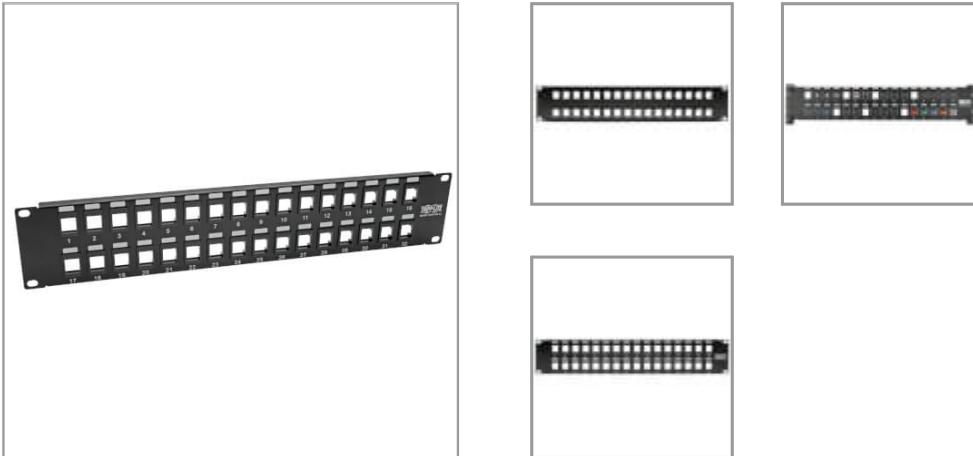

## 32-Port 2U Rack-Mount Unshielded Blank Keystone/Multimedia Patch Panel, RJ45 Ethernet, USB, HDMI, Cat5e/6

MODEL NUMBER: **N062-032-KJ**

Manages and organizes input and output cable connections in your network. Customizable solution for a variety of applications, including Ethernet, voice, audio/video and USB.

### Description

The N062-032-KJ 32-Port 2U Rack-Mount Unshielded Blank Keystone/Multimedia Patch Panel manages and organizes the cabling in your network. The 32 blank cutouts accommodate all Tripp Lite keystone jacks, and some other keystone jacks in the market, including RJ45 Ethernet, HDMI audio/video, voice and USB applications. Ports are clearly numbered to help you identify connections. Mounts easily into 2U of an EIA-standard 19-inch two-post rack or wall-mount rack enclosure. Made from heavy-duty cold-rolled steel. Grounding wire included.

### Features

**Manages and Organizes a Wide Variety of Cabling** 32 blank cutouts accommodate all Tripp Lite keystone jacks, and some other keystone jacks in the market  
**For use with** RJ45 Ethernet, HDMI audio/video, voice, USB and other applications  
**Ports are numbered for easy connection identification**  
**Heavy-duty cold-rolled steel construction**

**Quick, Easy Installation** Mounts easily into 2U of EIA-standard 19 in. 2-post rack or wall-mount rack enclosure  
**Includes grounding wire**