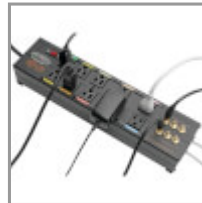

Isobar 10-Outlet Home/Business Theater Surge Protector, 8 ft. Cord with Right-Angle Plug, 3840 Joules, LEDs, Metal Housing

MODEL NUMBER: HT10DBS

Premium protection for A/V home or business theater components, including HDTVs and stereo receivers, against dangerous power surges, spikes and line noise. Recommended for medium-to-large home and business theater installations.

10 Outlets Accept Wide Range of Electronic Devices 10 NEMA 5-15R AC outlets accept most home theater equipment
4 widely spaced outlets accommodate bulky transformers without blocking other outlets
Included safety covers block accidental contact with unused outlets
Color-coded labels make it easy to coordinate outlets with equipment cords

Fits Effortlessly Into Your Setup 8 ft. (2.4 m) AC power cord reaches nearby outlets
Space-saving right-angle NEMA 5-15P plug allows furniture and equipment to move flush against the wall
Keyhole slots on bottom panel provide convenient wall or desk mounting options
Metal housing designed for long life