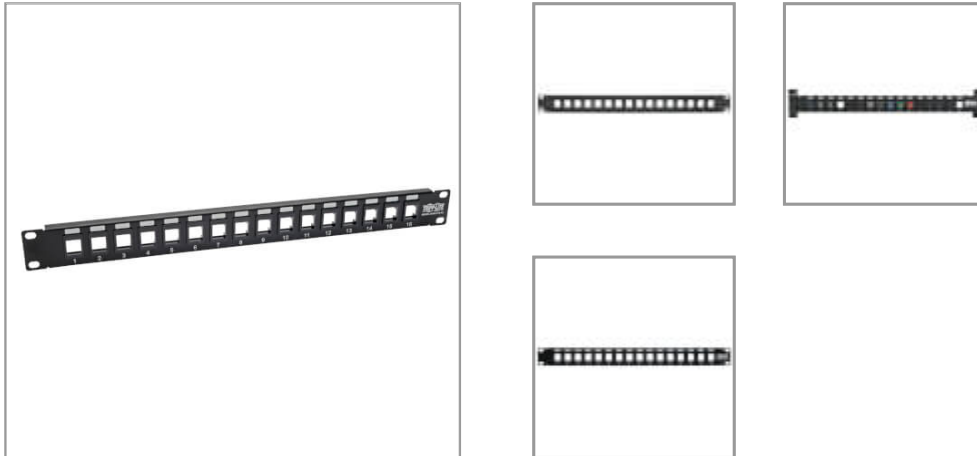

# 16-Port 1U Rack-Mount Unshielded Blank Keystone/Multimedia Patch Panel, RJ45 Ethernet, USB, HDMI, Cat5e/6

MODEL NUMBER: **N062-016-KJ**

Manages and organizes input and output cable connections in your network. Customizable solution for a variety of applications, including Ethernet, voice, audio/video and USB.

## Description

The N062-016-KJ 16-Port 1U Rack-Mount Unshielded Blank Keystone/Multimedia Patch Panel manages and organizes the cabling in your network. The 16 blank cutouts accommodate all Tripp Lite keystone jacks, and some other keystone jacks in the market, including RJ45 Ethernet, HDMI audio/video, voice and USB applications. Ports are clearly numbered to help you identify connections. Mounts easily into 1U of an EIA-standard 19-inch two-post rack or wall-mount rack enclosure. Made from heavy-duty cold-rolled steel. Grounding wire included.

## Features

**Manages and Organizes a Wide Variety of Cabling** 16 blank cutouts accommodate all Tripp Lite keystone jacks, and some other keystone jacks in the market  
**For use with** RJ45 Ethernet, HDMI audio/video, voice, USB and other applications  
**Ports are numbered for easy connection identification**  
**Heavy-duty cold-rolled steel construction**

**Quick, Easy Installation** Mounts easily into 1U of EIA-standard 19 in. 2-post rack or wall-mount rack enclosure  
**Includes grounding wire**