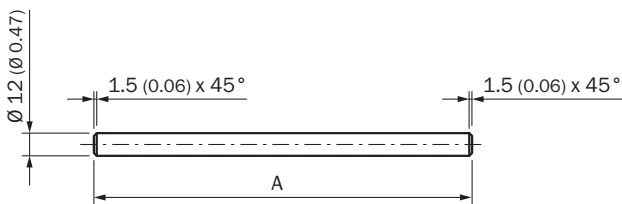

BEF-MS12G-NB

SICK
Sensor Intelligence.

Ordering information

Type	Part no.
BEF-MS12G-NB	4058915

Other models and accessories → www.sick.com/

Detailed technical data

Technical specifications

Accessory group	Universal bar clamp systems
Material	Stainless steel (1.4571)
Description	Mounting bar, straight, 300 mm, stainless steel

Dimensional drawing (Dimensions in mm (inch))

- ① BEF-MS12G-(N)A: A = 200 mm
- ② BEF-MS12G-(N)B: A = 300 mm

Recommended accessories

Other models and accessories → www.sick.com/

	Brief description	Type	Part no.
Universal bar clamp systems			
	Bar clamp for bar diameter of 12 mm (fixing the mounting rod), Aluminum, 2 screws M6 x 30, 2 spring discs	BEF-RMC-D12	5321878