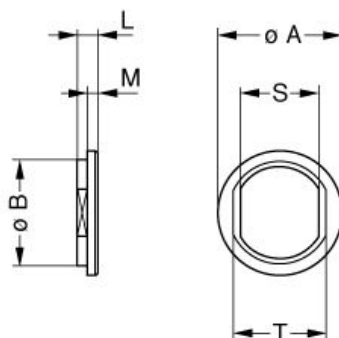

[Catalog](#)

TECHNICAL DETAILS

Mechanics

Shell Style/Model	GRA*: Insulating washer
Keying	No keying
Housing Material	Polyamide, red
Weight	.07 g

Performance

Configuration
Insulator
Rated Current

Others

Temp (min / max):	-50° C / +90° C
Humidity (max):	<=95% [at 60 deg C / 140 F]
Vibration:	15 g [10 Hz - 2000 Hz]
Shock Resistance:	100 g [6 ms]
Climatical Category:	50/175/21

Shielding (min): 75 dB (10 MHz)
Shielding (min): 40 dB (1 GHz)

DRAWINGS

No keying

Dimensions

	A	B	L	M	S	T
mm.	12	10.8	1.8	1	8.3	9.9
in.	0,47	0,43	0,07	0,04	0,33	0,39

RECOMMENDED BY LEMO

Tools

LEMO products and services are provided "as is". LEMO makes no warranties or representations with regard to LEMO product & services or use of them, express, implied or statutory, including for accuracy, completeness, or security. The user is fully responsible for his products and applications using LEMO components.