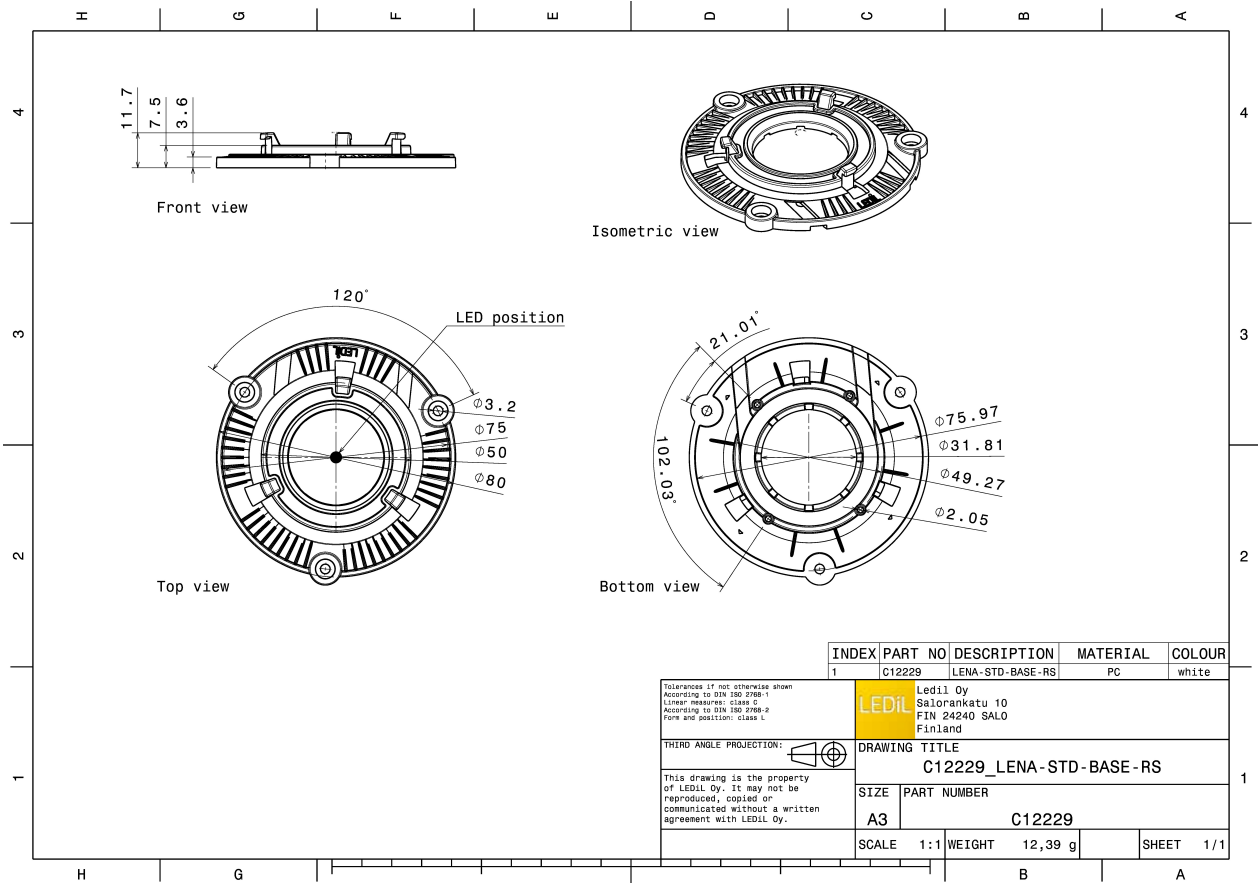

LENA-STD-BASE-RS

Basepart for LENA and LENINA reflectors.
Compatible with Bridgelux BXRA RS.

TECHNICAL SPECIFICATIONS:

Dimensions	Ø 80.0 mm
Height	11.7 mm
Fastening	screw
ROHS compliant	yes ⓘ

MATERIAL SPECIFICATIONS:

Component	Type	Material	Colour	Finish
LENA-STD-BASE-RS	Base part	PC	white	

ORDERING INFORMATION:

Component	Qty in box	MOQ	MPQ	Box weight (kg)
C12229_LENA-STD-BASE-RS	60	60	60	1.0
» Box size:				

GENERAL INFORMATION:

NOTE: The typical beam angle will be changed by different color, chip size and chip position tolerance. The typical total beam angle is the full angle measured where the luminous intensity is half of the peak value.