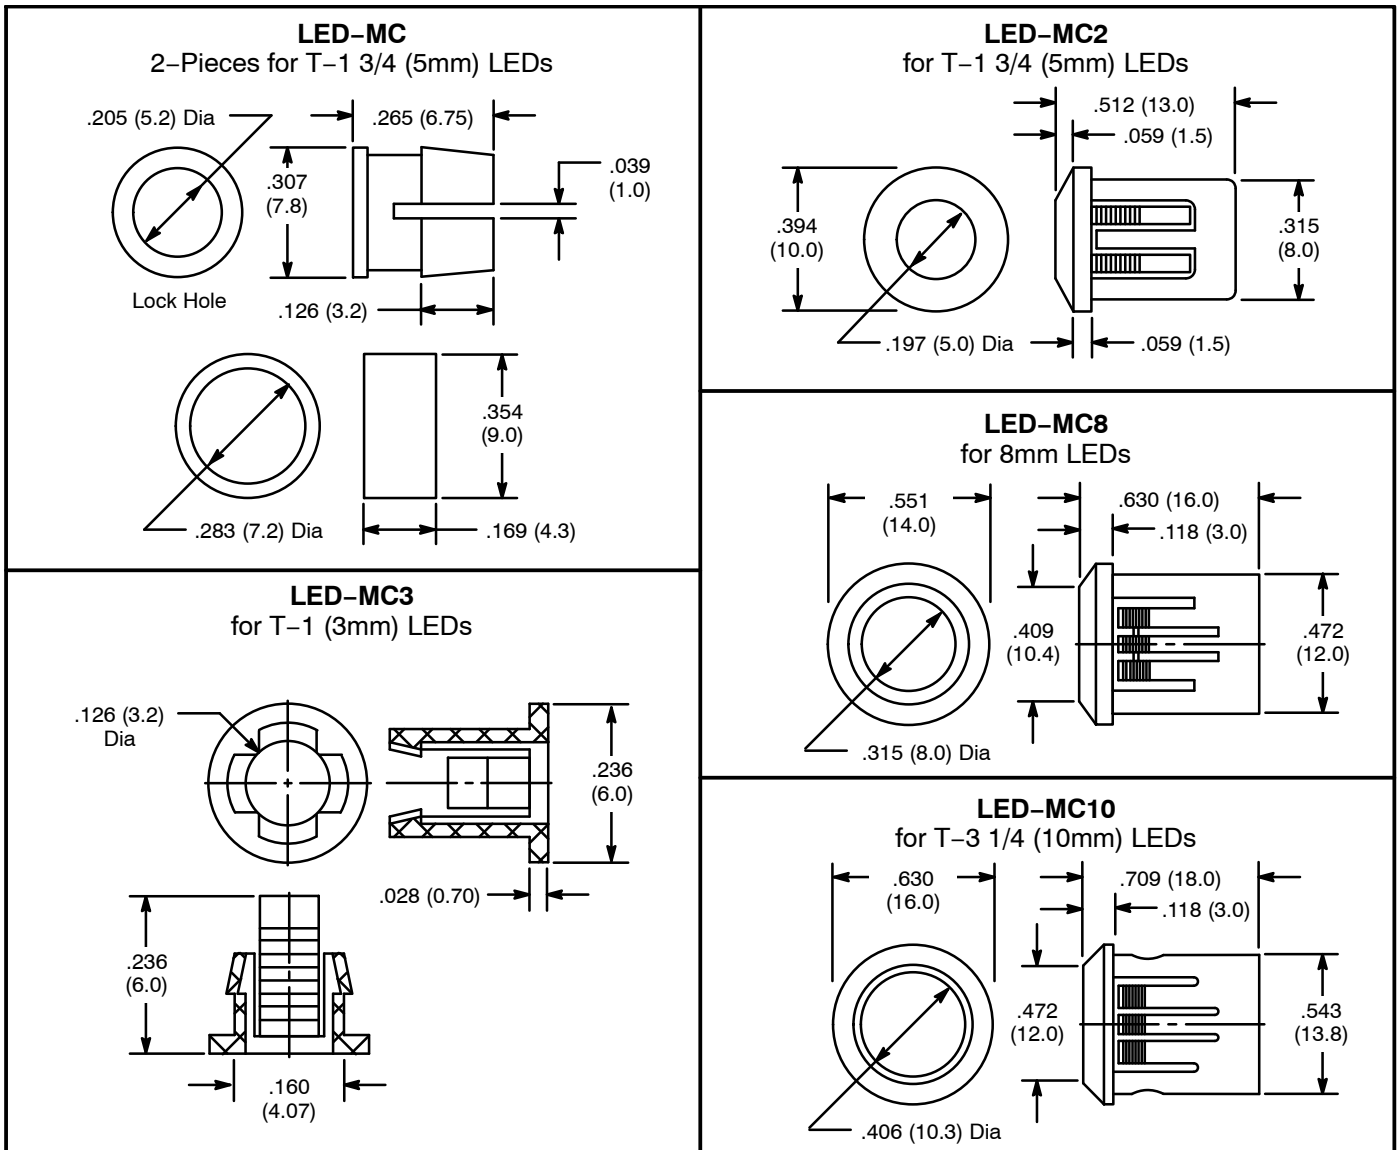

## LED Mounting Clips LED-MC, LED-MC2, LED-MC3 LED-MC8, LED-MC10

### Features:

- Available in 4 Different Standard Types:
  - T-1 (3mm): LED-MC3
  - T-1 3/4 (5mm): LED-MC & LED-MC2
  - 8mm: LED-MC8
  - T-3 1/4 (10mm): LED-MC10
- Material: PC
- Color: Black

Note 1. All dimensions are in inches (millimeters).

Note 2. Tolerance is .010" (0.25mm) unless otherwise specified.