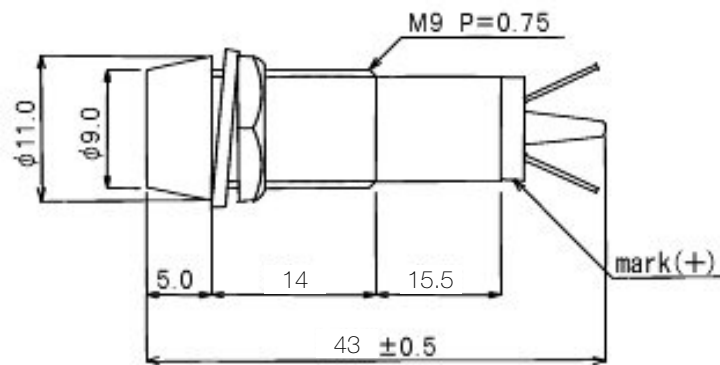

Panel Mount Indicator Dimensions

Figure 1

Figure 2

Dimensions are in mm