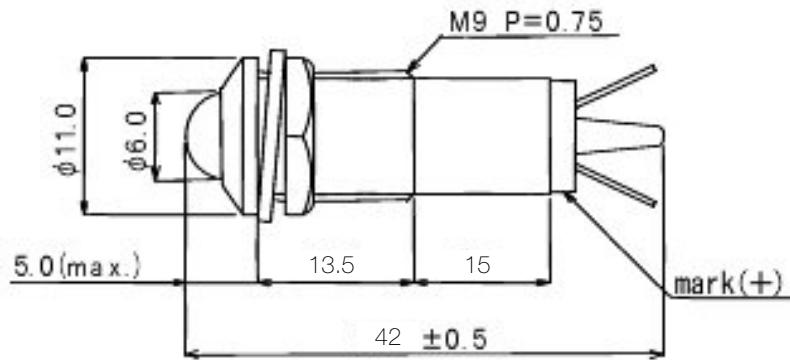

Panel Mount Indicator Dimensions

Figure 1