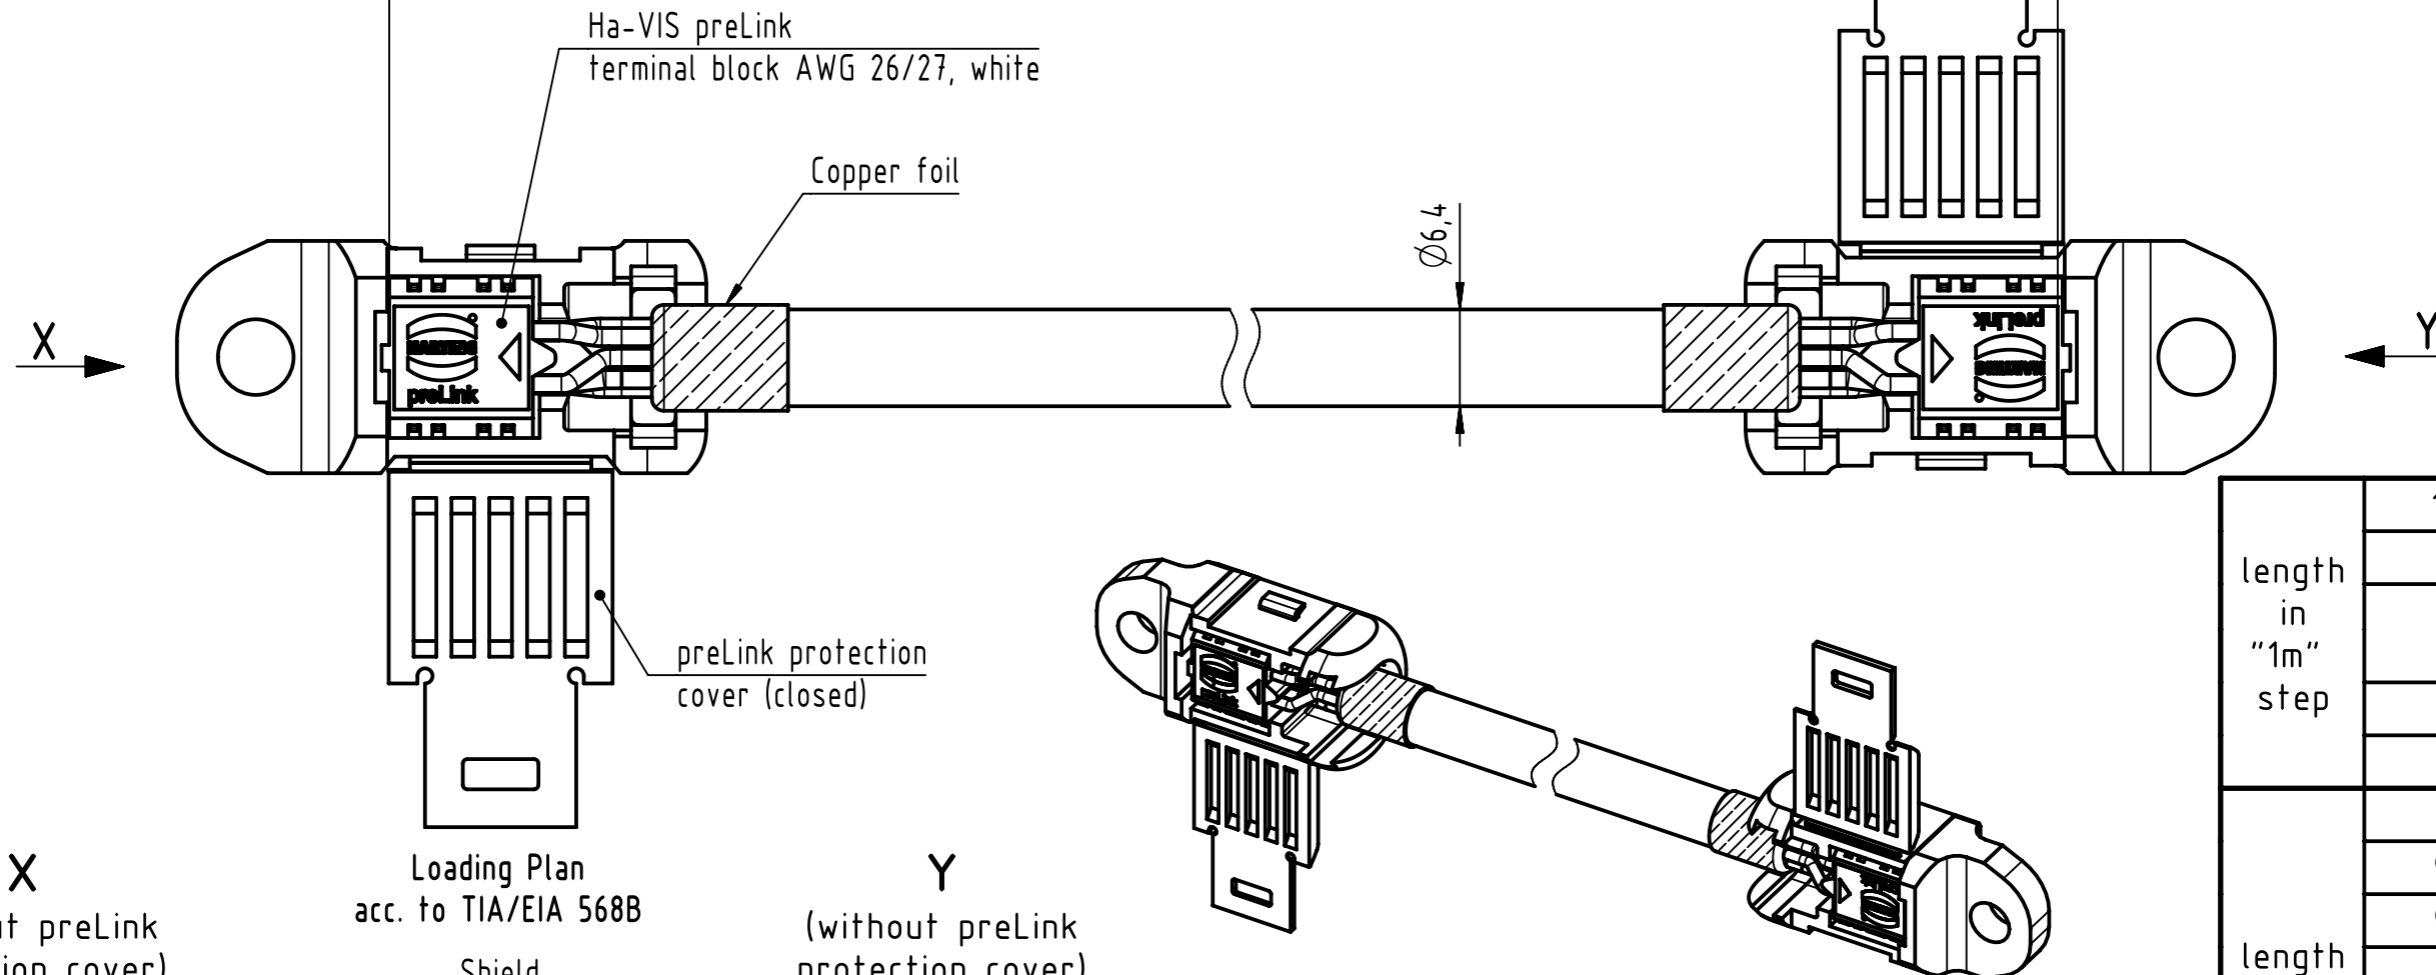

Connector Location A

Connector Location B

X
(without preLink protection cover)

Y
(without preLink protection cover)

- Protection level: IP20
- Temperature range:
 - Fixed installation: -30°C ... +75°C
 - Dynamic installation: -5°C ... +50°C

length in "1m" step	100	XXX=000
	99	XXX=990
	12	XXX=120
	11	XXX=110
length in "0.1m" step	10	XXX=100
	9.9	XXX=099
	9.8	XXX=098
	0.5	XXX=005
	0.4	XXX=004
	0.3	XXX=003
	0.2	XXX=002
Step	a [m]	XXX

6.0 to 100	±1%
0.6 to 5.9	+0.04
0.2 to 0.5	+0.02
a [m]	Tolerance

4x2xAWG 26/7, S/FTP, PUR, Cat.7, yellow	20826002XXX
Type of cable	Part no.

All rights reserved Department HCS - RO HARTING Customised Solutions D-32339 Espelkamp	All Dimensions in mm Tech. Character. Free size tol. According to production drawing	Created by BANCIUD Banciu Title 2x preLink Cable 4x2xAWG26/7 Cat.6A	Inspected by 402676 Gross Standardisation MUNTEANV Muntean Date 2020-11-20	State Final Release	Doc-Key / ECM-Nr. 100209218/UGD/005/E 500000183773
	Type TB	Number 20826002XXX	Rev. E	Page 1/1	