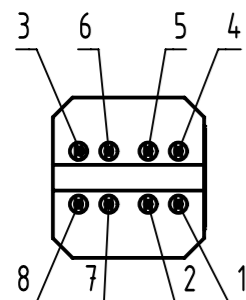

Connector Location A

Connector Location B

X
(without preLink protection cover)

Y
(without preLink protection cover)

- Protection level: IP20
- Temperature range:
 - Fixed installation: -30°C ... +75°C
 - Dynamic installation: -5°C ... +50°C

length in "1m" step	100	XXX=000
	99	XXX=990
	12	XXX=120
	11	XXX=110
length in "0.1m" step	10	XXX=100
	9.9	XXX=099
	9.8	XXX=098
	0.5	XXX=005
	0.4	XXX=004
	0.3	XXX=003
	0.2	XXX=002
Step	a [m]	XXX

6.0 to 100	±1%
0.6 to 5.9	+0.04
0.2 to 0.5	+0.02
a [m]	Tolerance

4x2xAWG 26/7, S/FTP, PUR, Cat.7, yellow	20826002XXX
Type of cable	Part no.

All rights reserved Department HCS - RO HARTING Customised Solutions D-32339 Espelkamp	All Dimensions in mm Tech. Character. Free size tol. According to production drawing	Created by BANCIUD Banciu Title 2x preLink Cable 4x2xAWG26/7 Cat.6A	Inspected by 402676 Gross Standardisation MUNTEANV Muntean Date 2020-11-20	State Final Release	Doc-Key / ECM-Nr. 100209218/UGD/005/E 500000183773
	Type TB	Number 20826002XXX	Rev. E	Page 1/1	