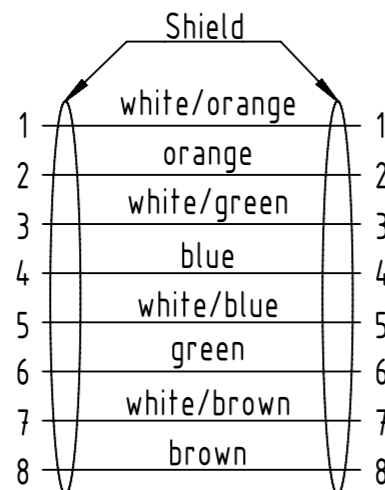

- Protection level: IP20
- Temperature range:
  - Fixed installation: -30°C ... +75°C
  - Dynamic installation: -5°C ... +50°C

length in "1m" step	100	XXX=000
	99	XXX=990
	12	XXX=120
	11	XXX=110
length in "0.1m" step	10	XXX=100
	9.9	XXX=099
	9.8	XXX=098
	0.5	XXX=005
	0.4	XXX=004
	0.3	XXX=003
	0.2	XXX=002
Step	a [m]	XXX

6.0 to 100	±1%
0.6 to 5.9	+0.04
0.2 to 0.5	+0.02
a [m]	Tolerance

4x2xAWG 26/7, S/FTP, PUR, Cat.7, yellow	20826002XXX
Type of cable	Part no.

All rights reserved Department HCS - RO HARTING Customised Solutions D-32339 Espelkamp	All Dimensions in mm Tech. Character. Free size tol. According to production drawing	Created by BANCIUD Banciu Title 2x preLink Cable 4x2xAWG26/7 Cat.6A	Inspected by 402676 Gross Standardisation MUNTEANV Muntean Date 2020-11-20	State Final Release	Doc-Key / ECM-Nr. 100209218/UGD/005/E 500000183773
	Type TB	Number 20826002XXX	Rev. E	Page 1/1