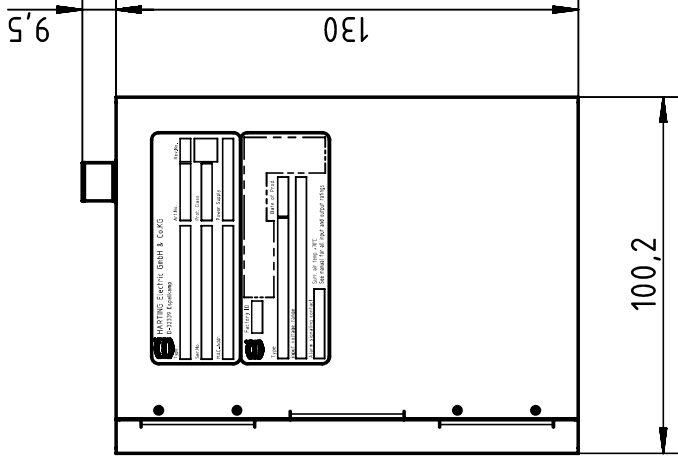

1 2 3 4 5 6

for mounting rail acc.to DIN EN 60715

	All Dimensions in mm Original Size DIN A4	Scale 1:2	Free size tol.	Ref. Sub. TB 26 76 108 3001 v. 25.08.09
		Created by ILJIN	Inspected by LOETKEMANN	Date 2013-07-23
All rights reserved Department EL PD - DE		Standardisation TIEMANNA		State Final Release
HARTING Electric GmbH & Co. KG D-32339 Espelkamp		Title Ha-VIS eCon 3080-A1		Doc-Key / ECM-Nr. 100173323/JUSD/004/A 50000064551
		Type TB	Number 20 76 108 3001	Rev. A
				Page 1/1